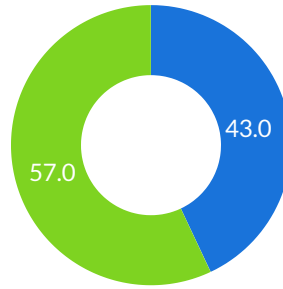

# Quick Facts: Fall 2023

Frequently requested statistics about the college's students.

The following information is presented:  
gender, residency, student type, enrollment and degrees conferred.

## STUDENT ENROLLMENT

**8,265**

Gender

Male (43%) Female (57%)

Residency

Bexar CO. (62%)  
Not Bexar CO. (38%)

Student Type

First Time In College (21.3%)  
First Time Transfer (5.8%)  
Dual Credit (28.1%)  
Continuing (44.8%)