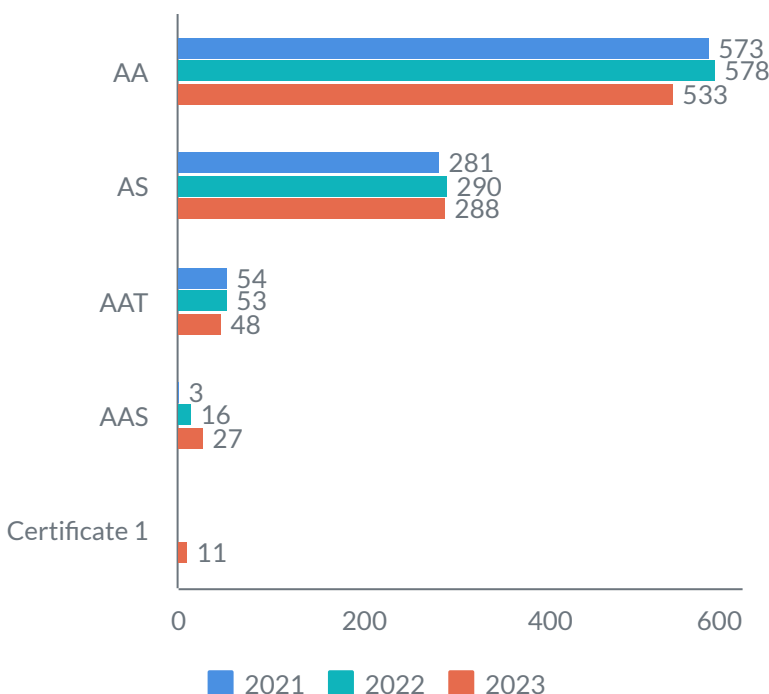

Quick Facts: Fall 2023

Frequently requested statistics about the college's students.

The following information is presented:
gender, residency, student type, enrollment and degrees conferred.

STUDENT ENROLLMENT

8,265

Male (43%) Female (57%)

Bexar CO. (62%)
Not Bexar CO. (38%)

First Time In College (21.3%)
First Time Transfer (5.8%)
Dual Credit (28.1%)
Continuing (44.8%)

Enrollment Over Time

Degrees Conferred

907 degrees and certificates

in 2023 academic year

Female (60%) Male (40%)