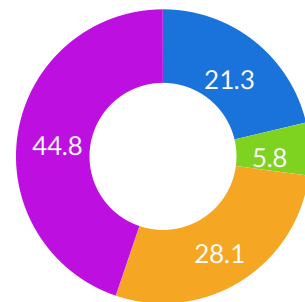

# Quick Facts: Fall 2023

Frequently requested statistics about the college's students.

The following information is presented:  
gender, residency, student type, enrollment and degrees conferred.

## STUDENT ENROLLMENT

**8,265**

Gender

Male (43%) Female (57%)

Residency

Bexar CO. (62%)  
Not Bexar CO. (38%)

Student Type

First Time In College (21.3%)  
First Time Transfer (5.8%)  
Dual Credit (28.1%)  
Continuing (44.8%)

## Enrollment Over Time