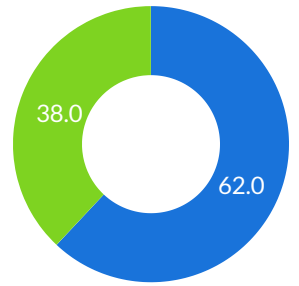

# Quick Facts: Fall 2023

Frequently requested statistics about the college's students.

The following information is presented:  
gender, residency, student type, enrollment and degrees conferred.

## STUDENT ENROLLMENT

**8,265**

Gender

Male (43%) Female (57%)

Residency

Bexar CO. (62%)  
Not Bexar CO. (38%)

Student Type

First Time In College (21.3%)  
First Time Transfer (5.8%)  
Dual Credit (28.1%)  
Continuing (44.8%)

## Enrollment Over Time