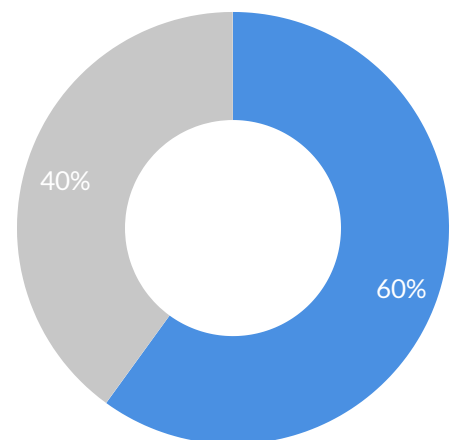

Degrees by gender

Female (60%) Male (40%)