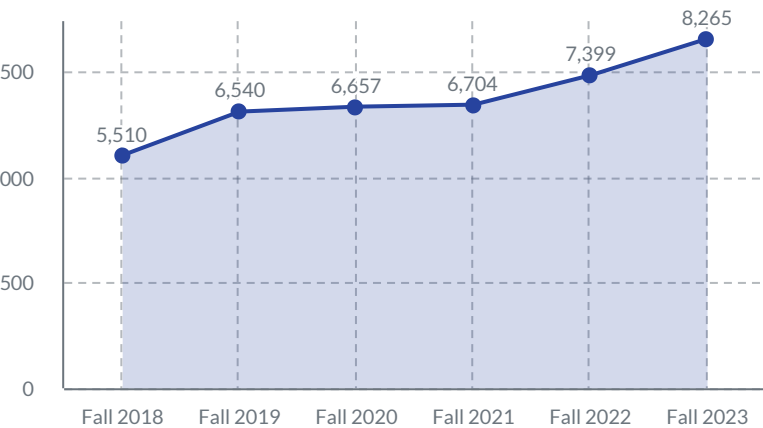

# Quick Facts: Fall 2023

Frequently requested statistics about the college's students.

The following information is presented:  
gender, residency, student type, enrollment and degrees conferred.

## STUDENT ENROLLMENT

**8,265**

Gender

Male (43%) Female (57%)

Residency

Bexar CO. (62%)  
Not Bexar CO. (38%)

Student Type

First Time In College (21.3%)  
First Time Transfer (5.8%)  
Dual Credit (28.1%)  
Continuing (44.8%)

## Enrollment Over Time