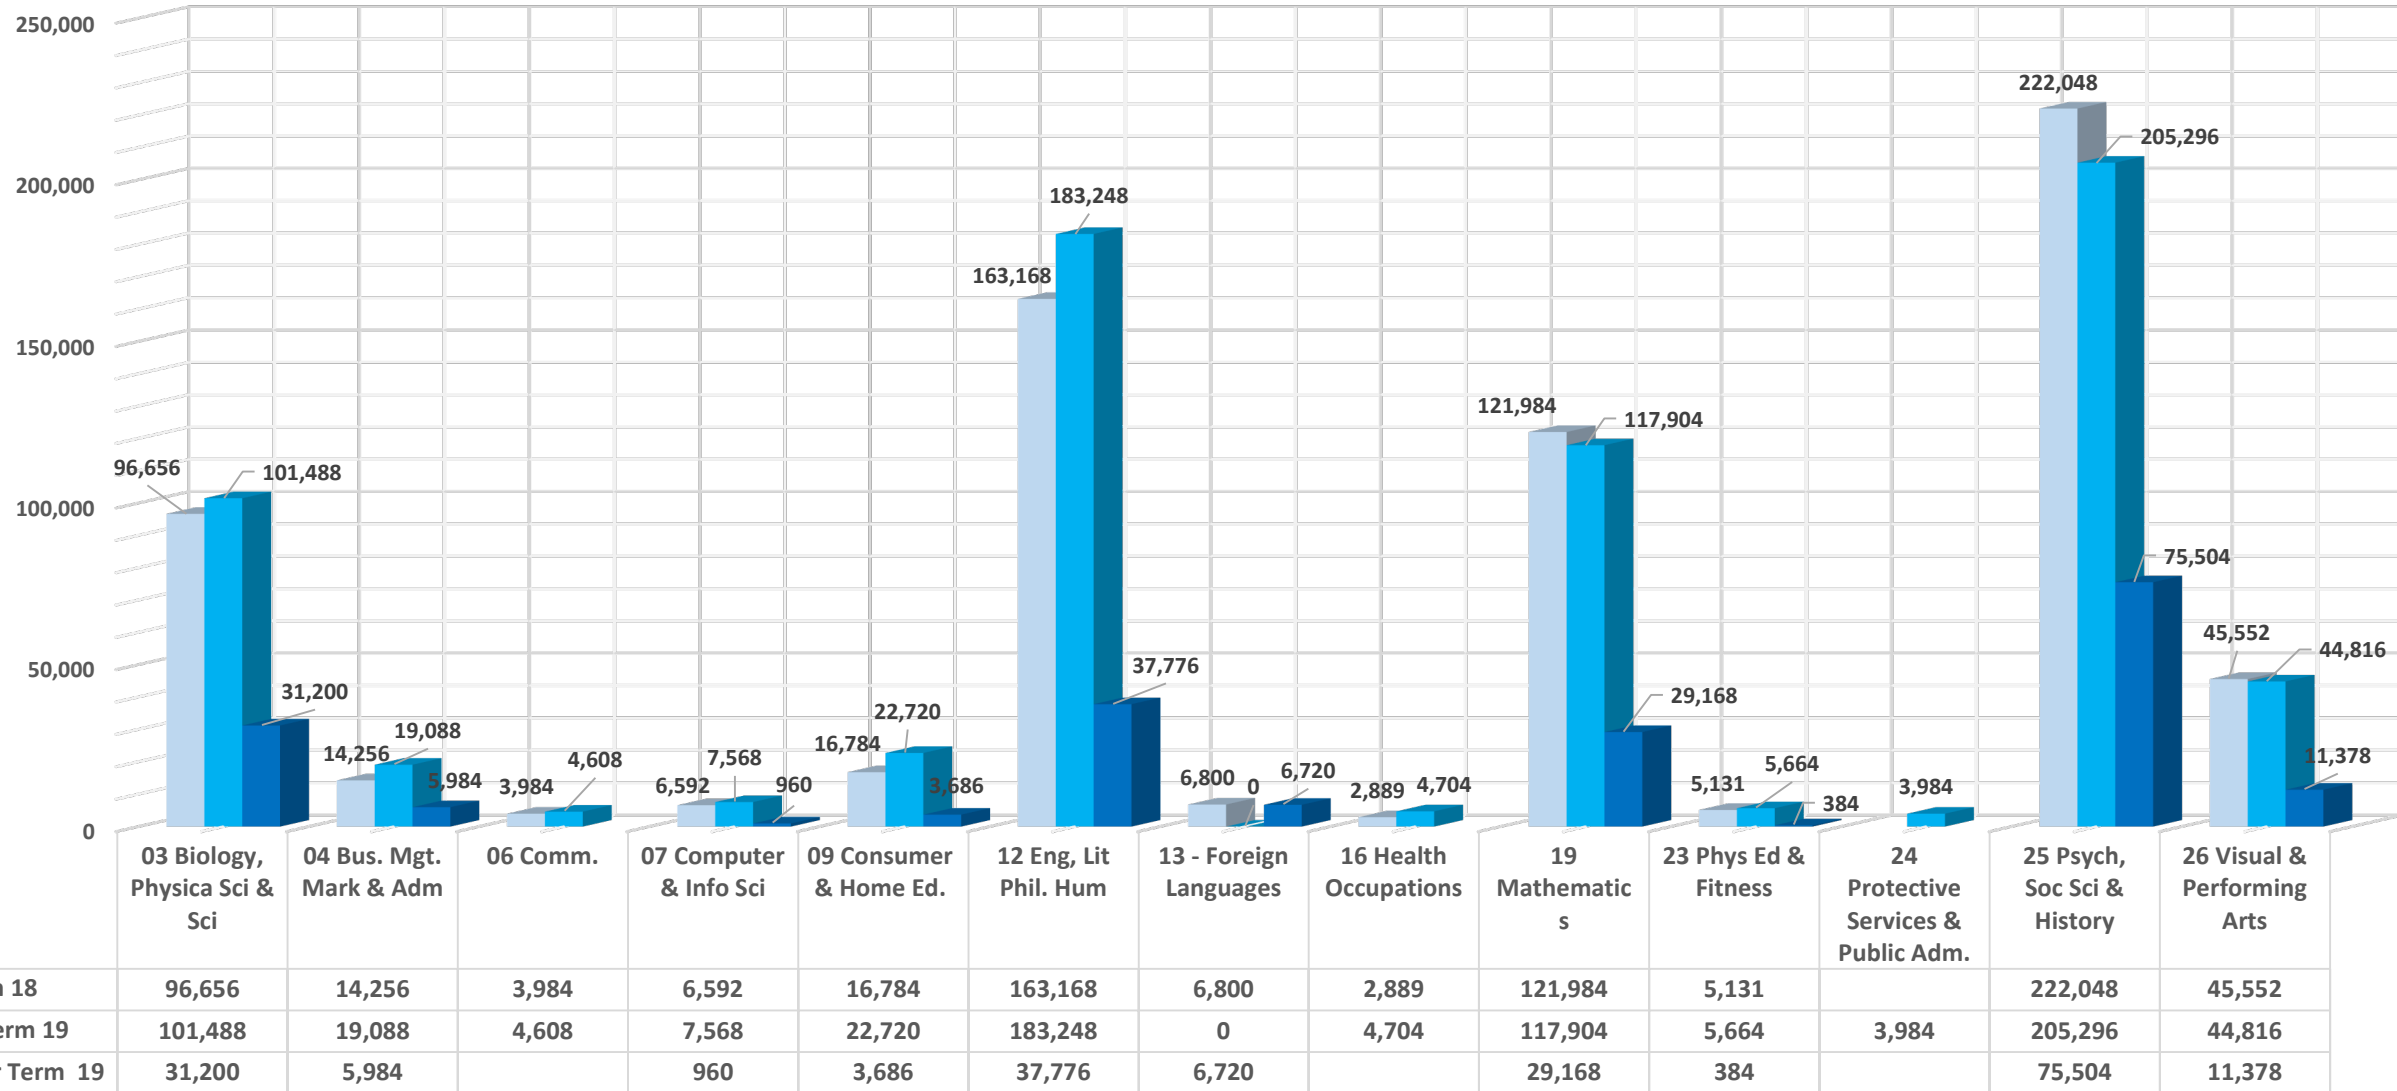

Generated Contact Hours AY 2017 -18

	03 Biology, Physica Sci & Sci	04 Bus. Mgt. Mark & Adm	07 Computer & Info Sci	09 Consumer & Home Ed.	12 Eng, Lit Phil. Hum	13 - Foreign Languages	16 Health Occupations	19 Mathematics	23 Phys Ed & Fitness	25 Psych, Soc Sci & History	26 Visual & Performing Arts
1 Fall Term 17	72,560	8,256	2,888	11,120	111,936	5,680	1,200	70,800	1,824	133,248	29,024
2 Spring Term 18	70,928.0	6,192.0	2,880.0	10,112.0	93,880.0	2,320.0		70,064.0	2,384.0	126,000.0	34,992.0
3 Summer Term 18	29,376	1,248	704	6,272	29,472	6,000		18,736		47,952	11,520

Generated Contact Hours AY Year 2018-19

Generated Contact Hours AY Year 2020-21