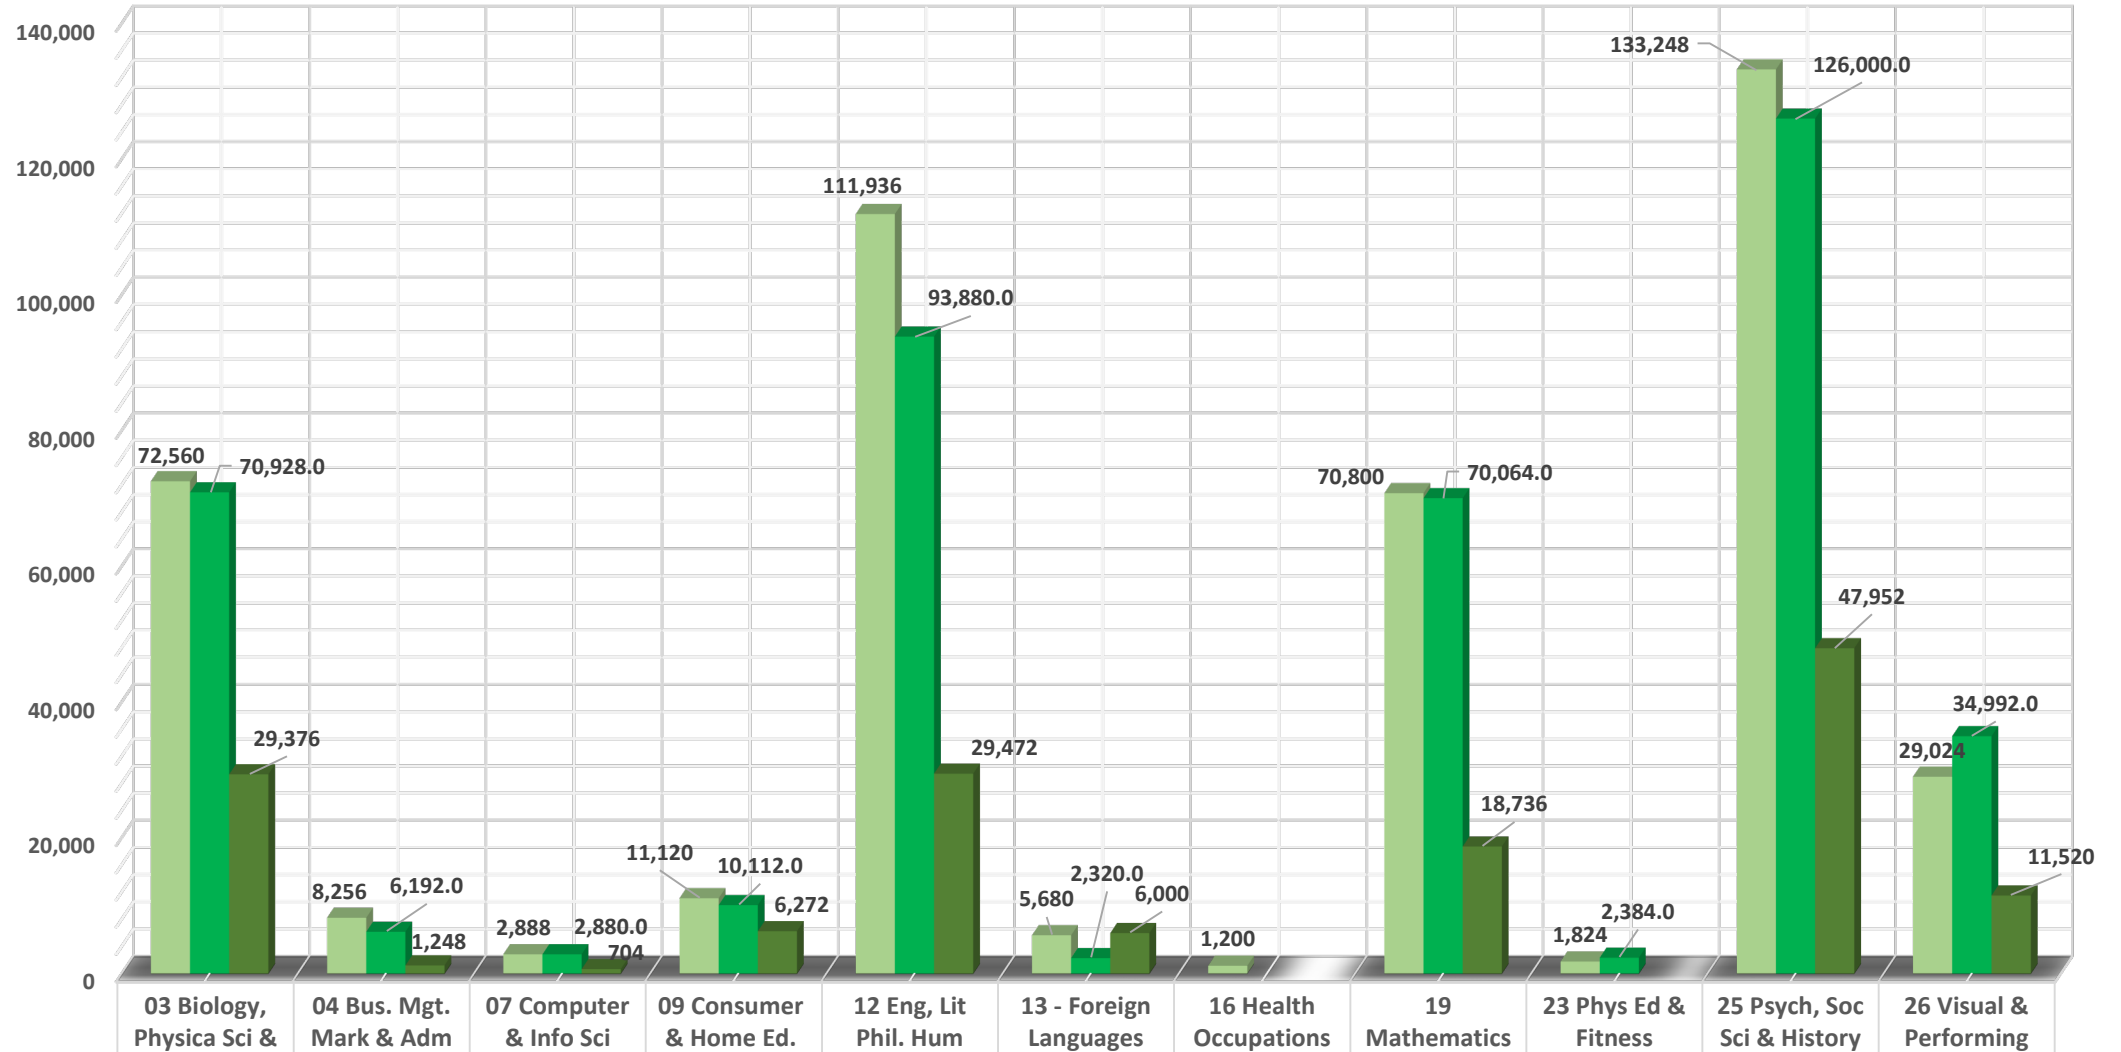

Generated Contact Hours AY 2017 -18

	03 Biology, Physica Sci & Sci	04 Bus. Mgt. Mark & Adm	07 Computer & Info Sci	09 Consumer & Home Ed.	12 Eng, Lit Phil. Hum	13 - Foreign Languages	16 Health Occupations	19 Mathematics	23 Phys Ed & Fitness	25 Psych, Soc Sci & History	26 Visual & Performing Arts
1 Fall Term 17	72,560	8,256	2,888	11,120	111,936	5,680	1,200	70,800	1,824	133,248	29,024
2 Spring Term 18	70,928.0	6,192.0	2,880.0	10,112.0	93,880.0	2,320.0		70,064.0	2,384.0	126,000.0	34,992.0
3 Summer Term 18	29,376	1,248	704	6,272	29,472	6,000		18,736		47,952	11,520

Generated Contact Hours AY Year 2018-19

Generated Contact Hours AY Year 2020-21