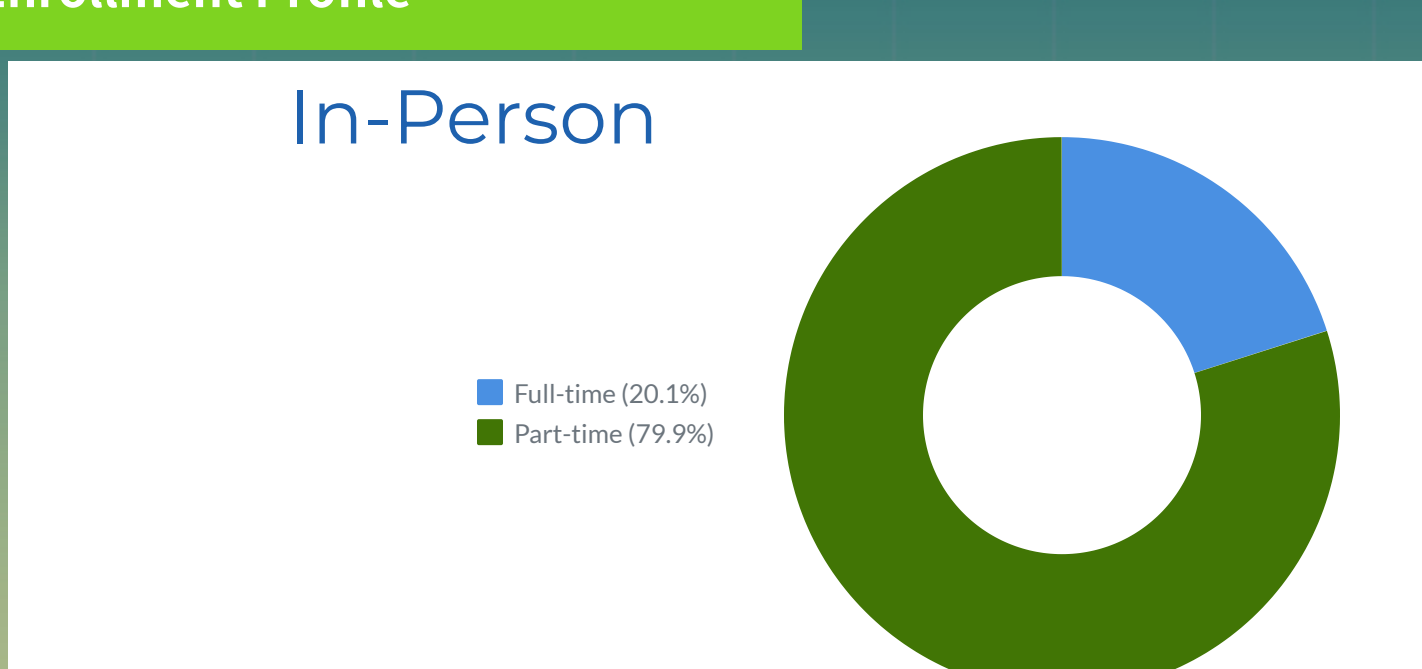

Student Profile by In-Person Status

Northeast Lakeview College

Report Time Frame:
Certified Fall 2021

Student Demographic: Gender

Student Demographic: Ethnicity

Student Demographic: Age

Enrollment Profile

Major Type

Student Type

Degree Level

County