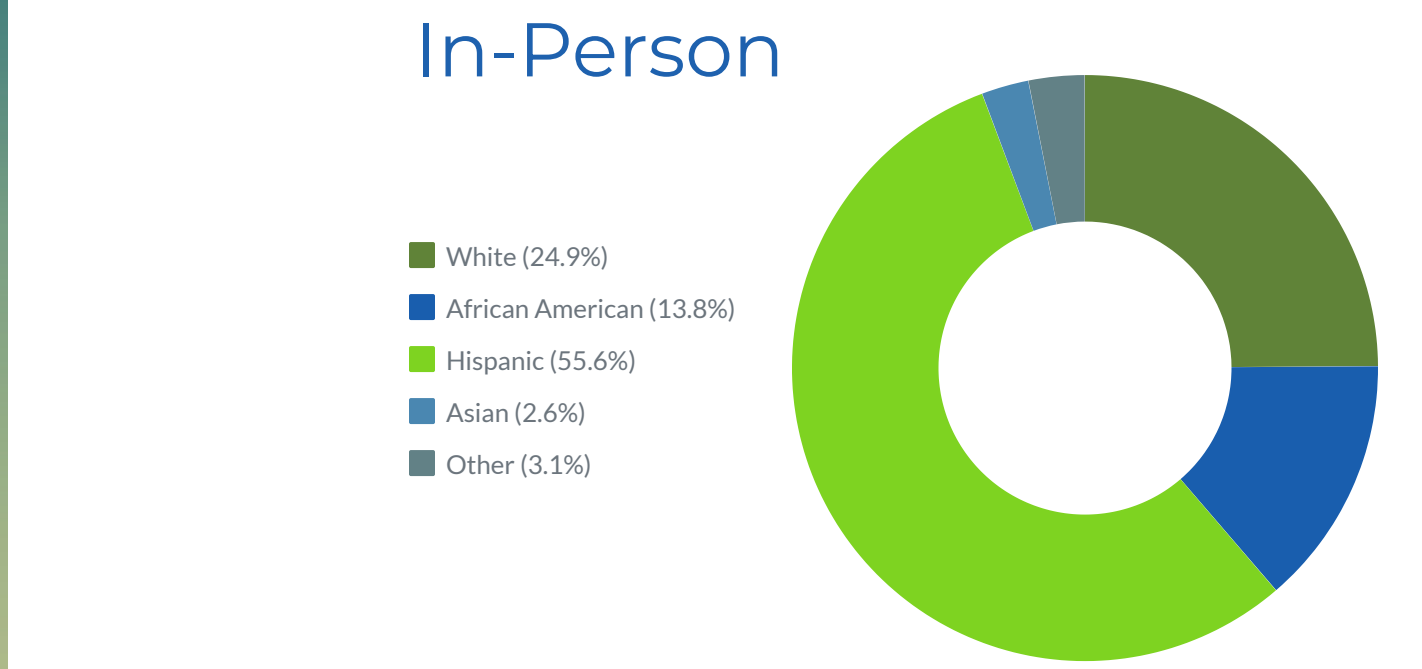

Student Profile by In-Person Status

Northeast Lakeview College

Report Time Frame:
Certified Fall 2021

Student Demographic: Gender

Student Demographic: Ethnicity

Student Demographic: Age

Enrollment Profile

Major Type

Student Type

Degree Level

County