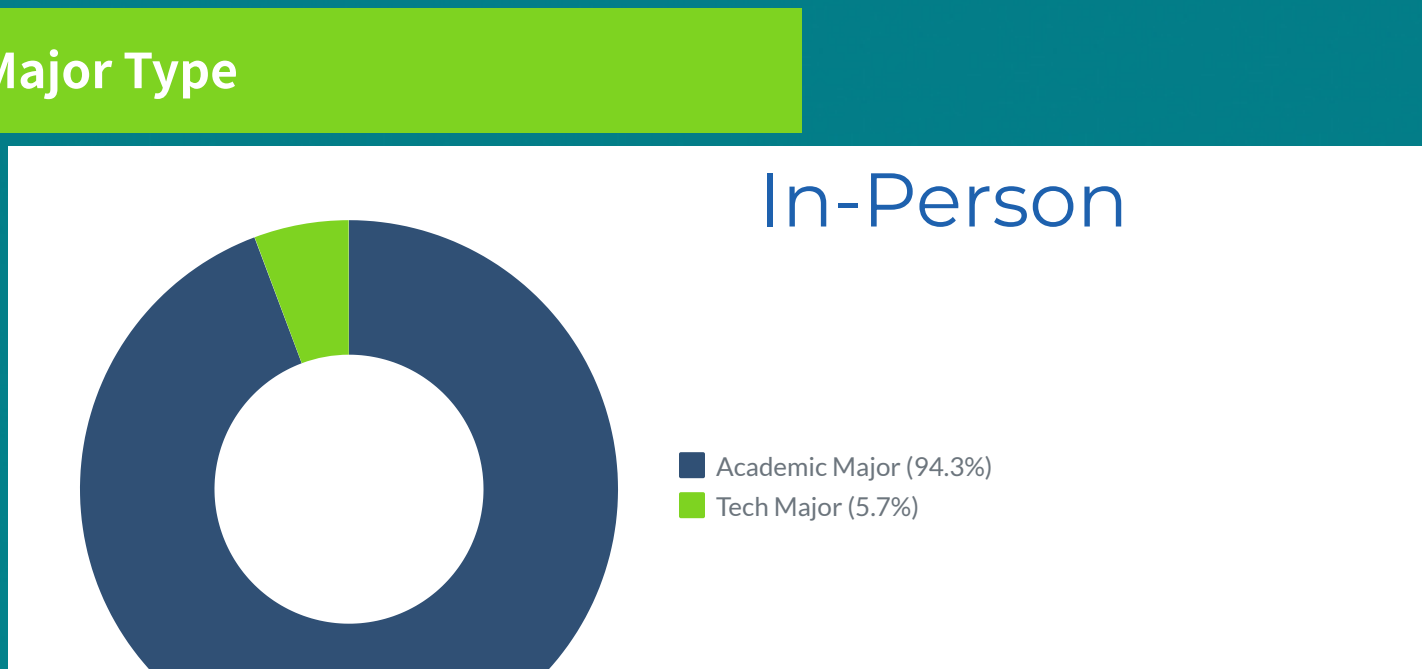

Student Profile by In-Person Status

Northeast Lakeview College

Report Time Frame:
Certified Fall 2021

Student Demographic: Gender

Student Demographic: Ethnicity

Student Demographic: Age

Enrollment Profile

Major Type