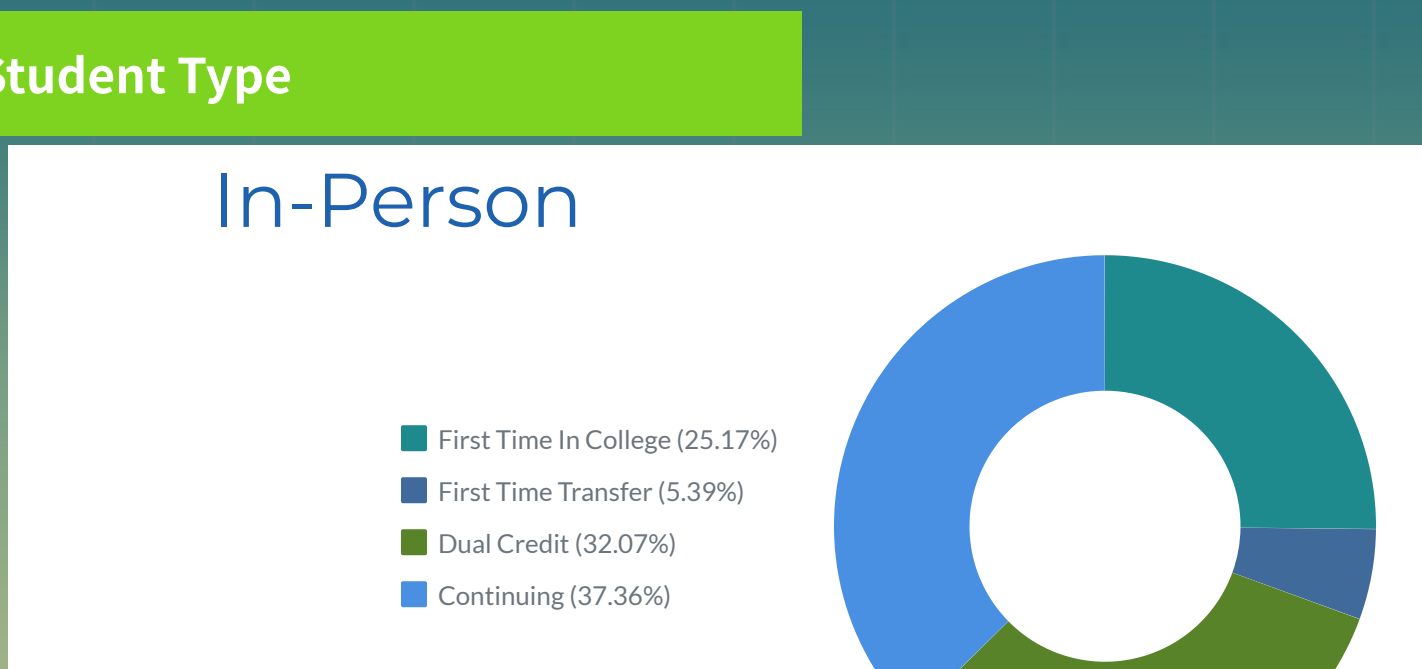

Student Profile by In-Person Status

Northeast Lakeview College

Report Time Frame:
Certified Fall 2021

Student Demographic: Gender

Student Demographic: Ethnicity

Student Demographic: Age

Enrollment Profile

Major Type

Student Type

Degree Level

County