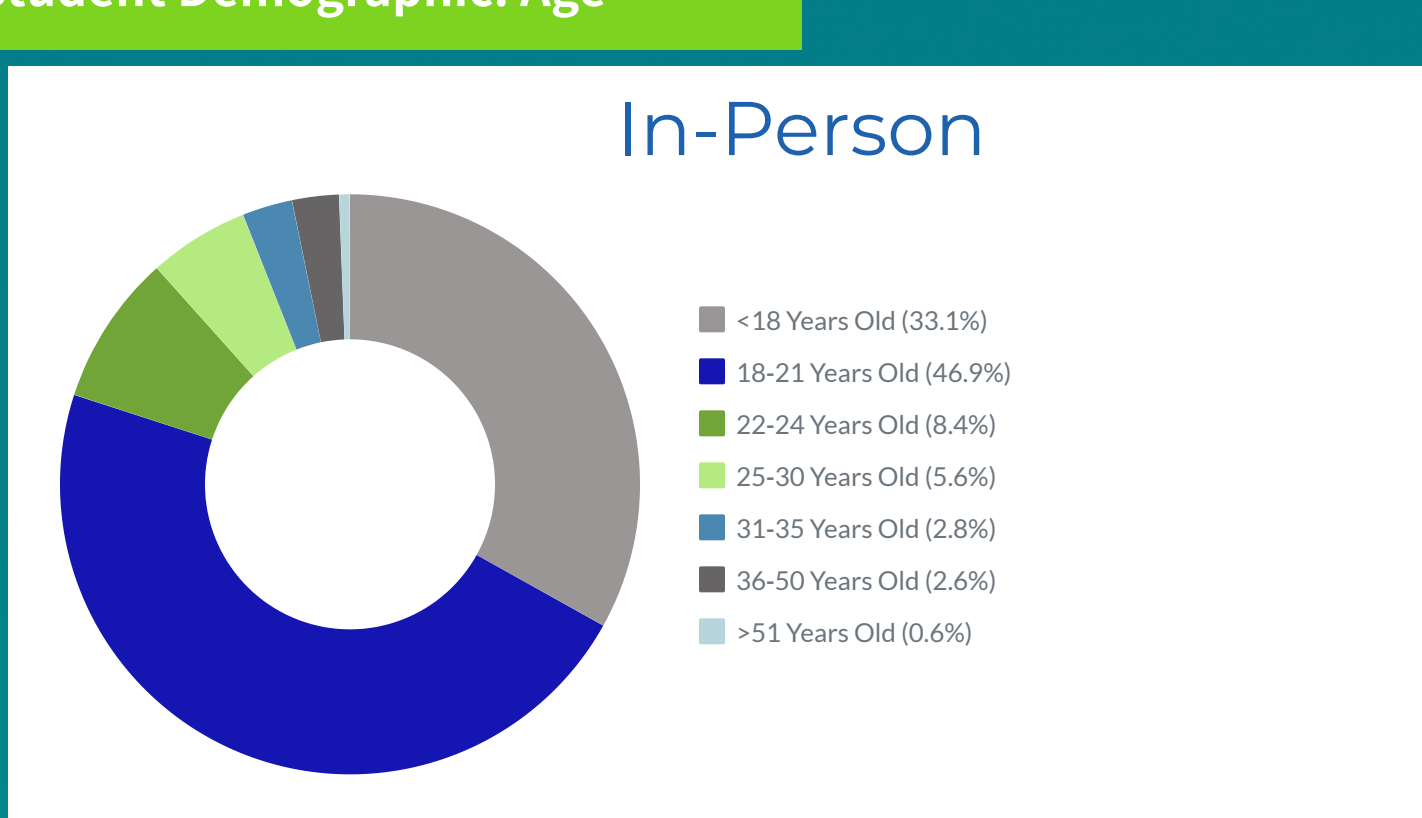

Student Profile by In-Person Status

Northeast Lakeview College

Report Time Frame:
Certified Fall 2021

Student Demographic: Gender

Student Demographic: Ethnicity

Student Demographic: Age

Enrollment Profile

Major Type