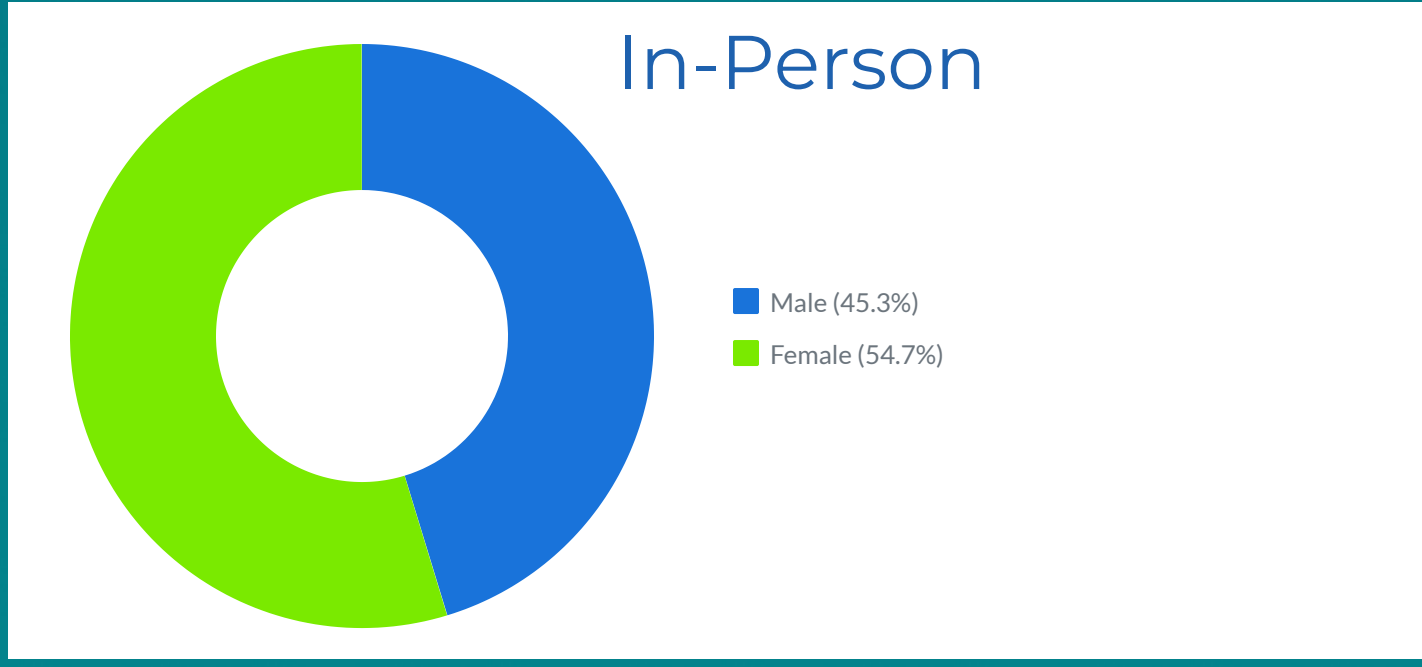

Student Profile by In-Person Status

Northeast Lakeview College

Report Time Frame:
Certified Fall 2021

Student Demographic: Gender

Student Demographic: Ethnicity

Student Demographic: Age

Enrollment Profile

Major Type