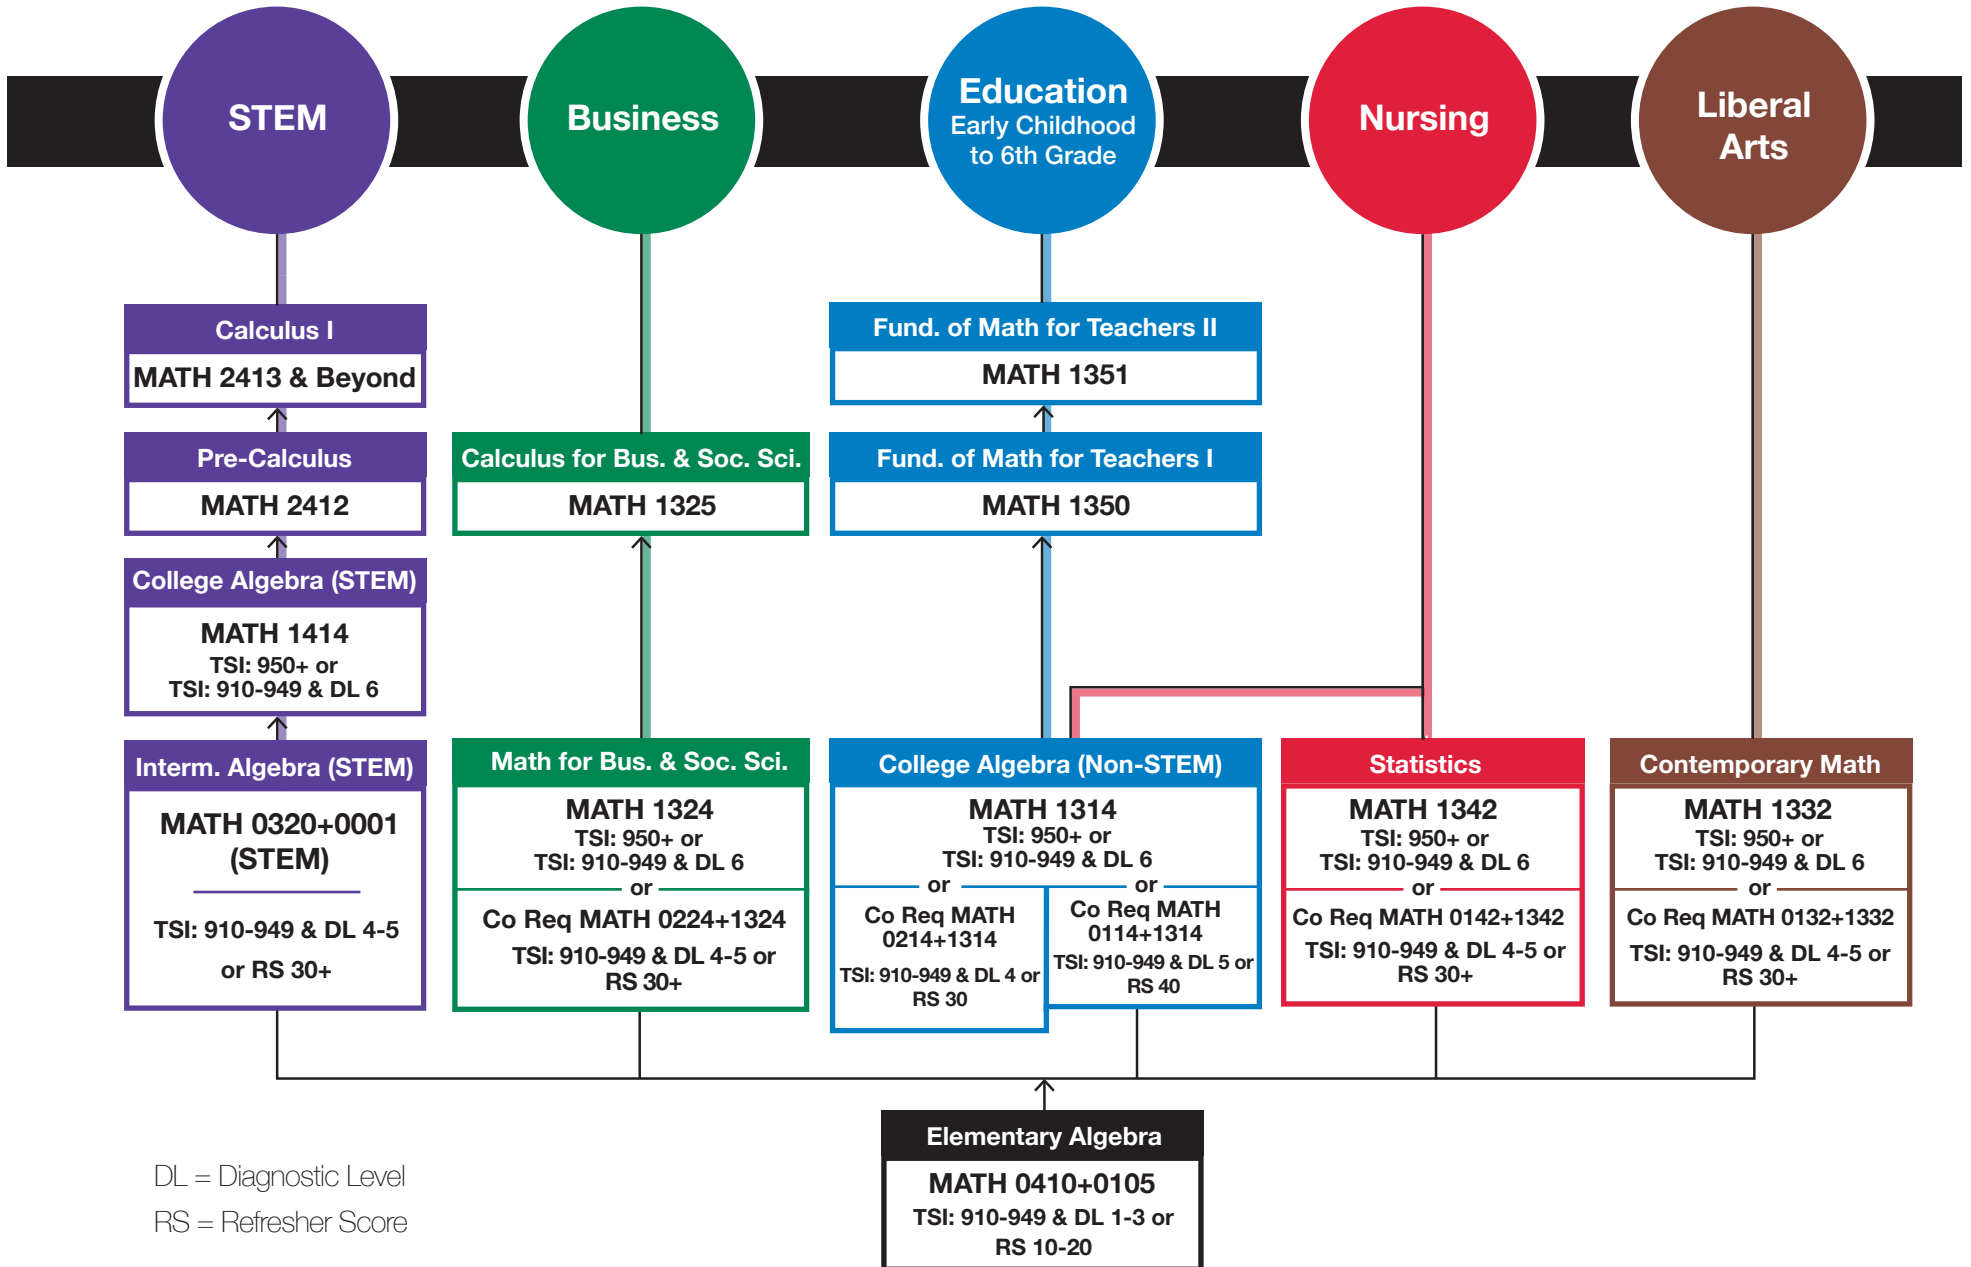

# NVC MATH PATHS

EFFECTIVE FALL 2023

DL = Diagnostic Level

RS = Refresher Score

■ ■ = Non-Algebra Based Courses