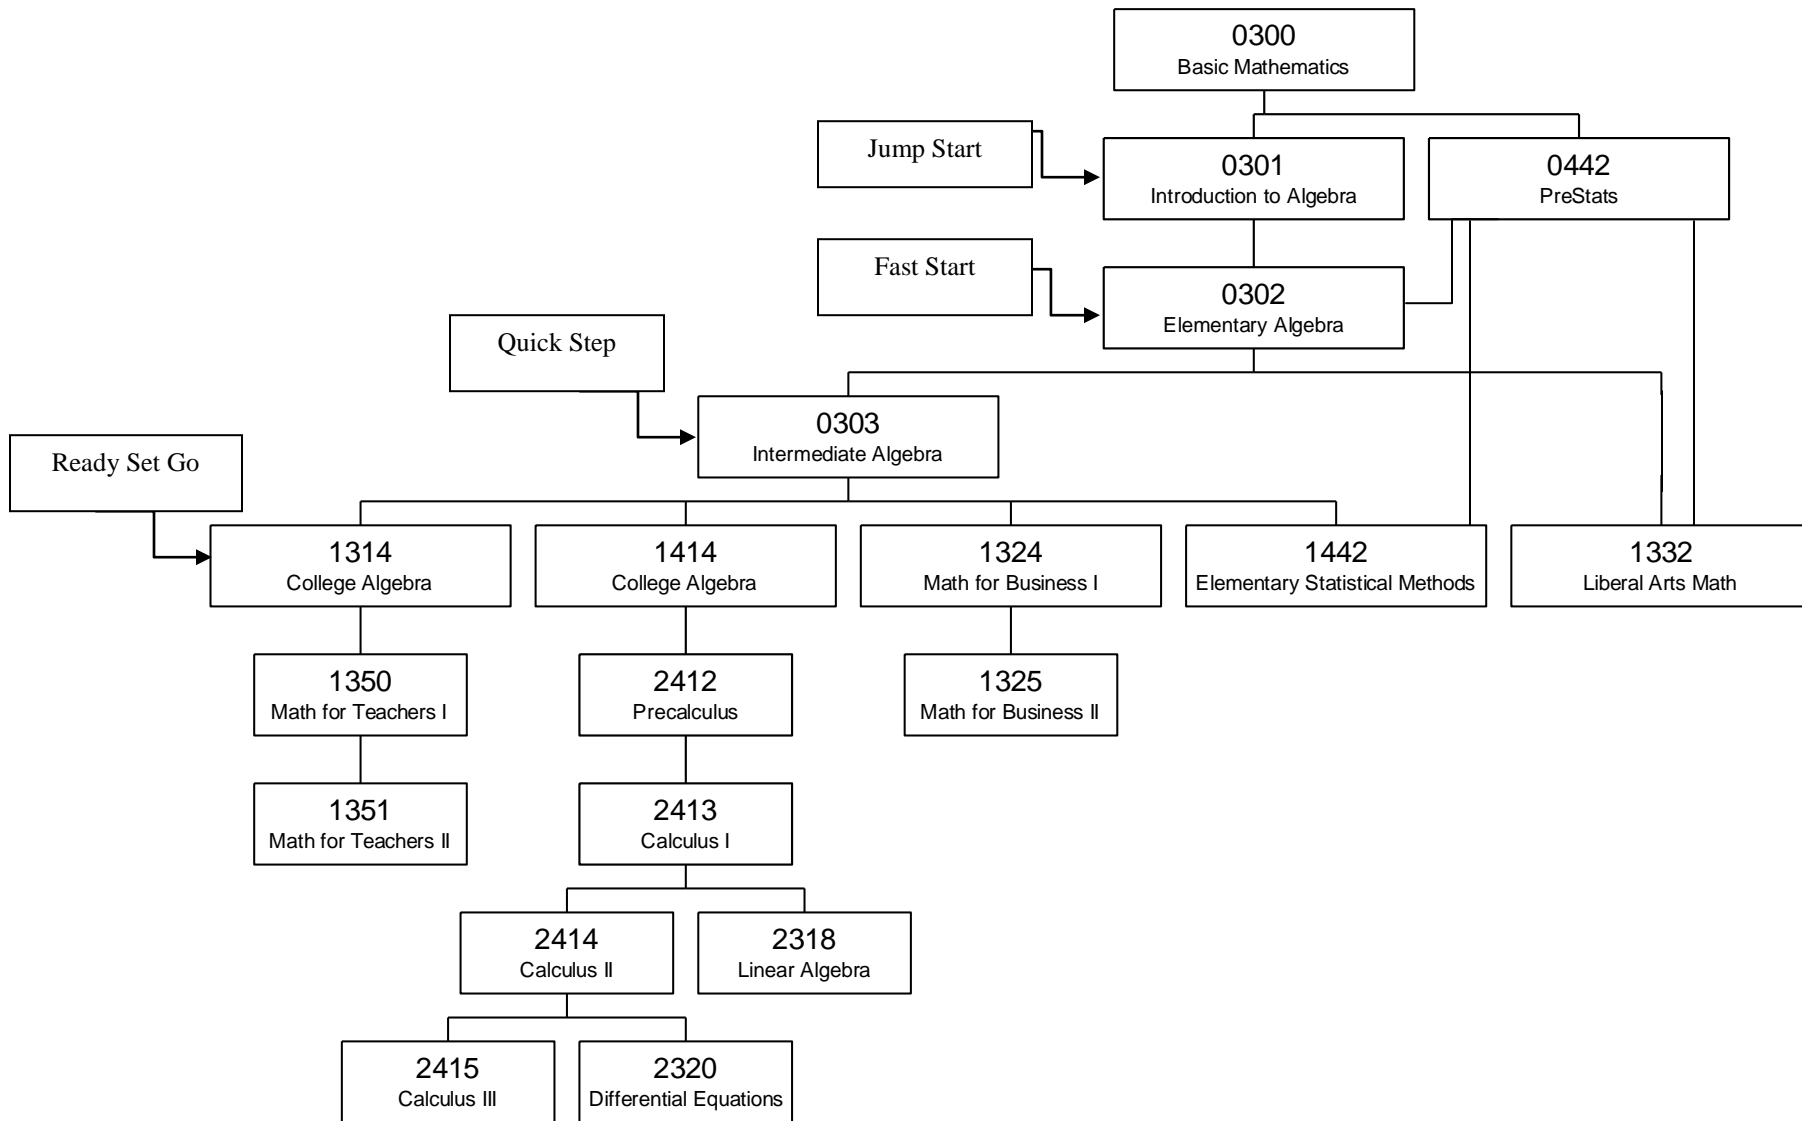

# Northwest Vista College MATH Tracks

For more information contact Jesse Harbert at [jharbert@alamo.edu](mailto:jharbert@alamo.edu)