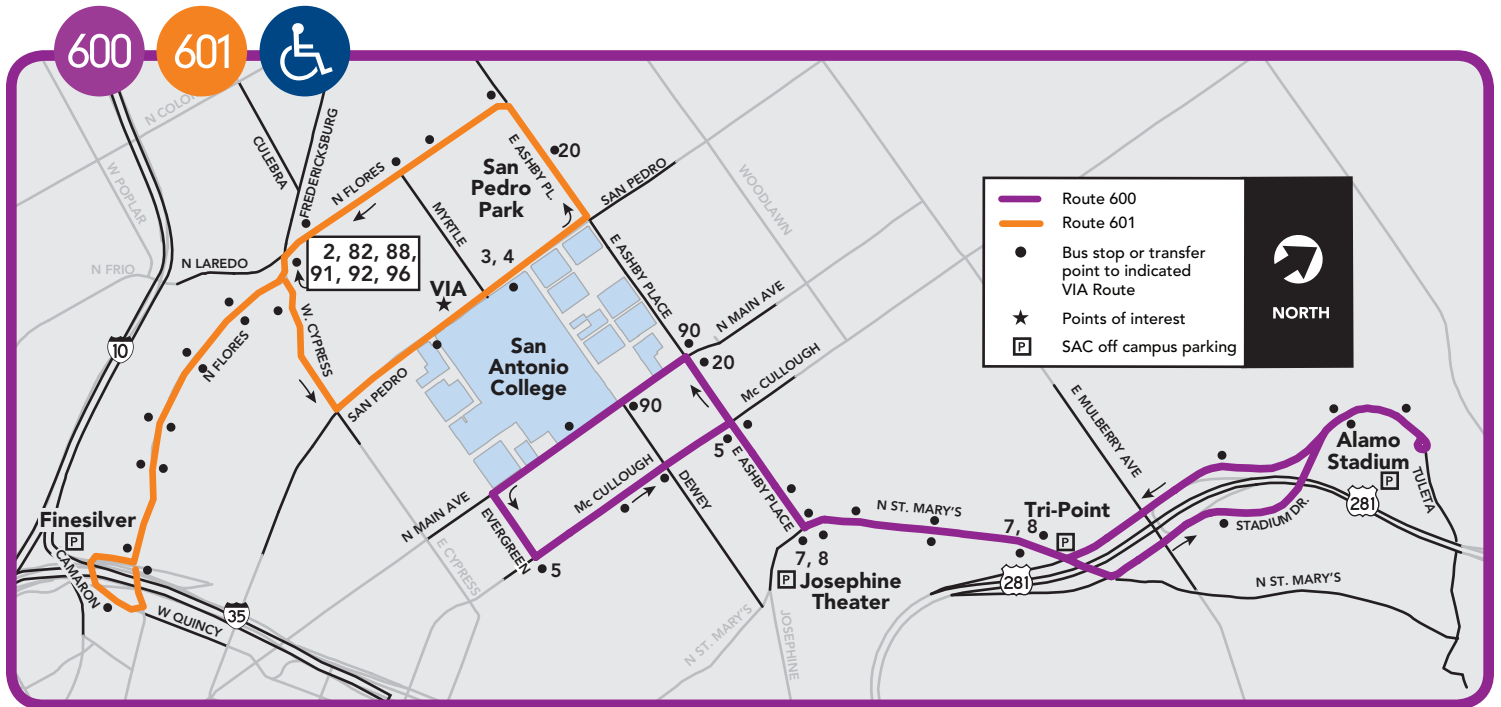

# SAC Shuttles

## VIA Routes 600 & 601

To help relieve some of the parking problems related to the campus construction, San Antonio College and VIA have partnered to provide convenient free shuttle service from off-campus parking lots to campus.

- 2 routes -  
600 to/from Alamo Stadium area  
601 to/from Finesilver area
- **FREE** to all SAC students, faculty and staff just by showing your SAC ID.
- **Frequent service** - every 15-20 minutes
- Continuous from 7:30a.m. to 5:30 p.m., Monday through Friday
- Board at any VIA bus stop with the numbers **600** or **601**

### Other VIA routes @ [www.viainfo.net](http://www.viainfo.net)

VIA operates numerous routes that drop off within a few blocks of campus. These routes come from all over the city and chances are you live close to one. To see the route and travel times for yourself, go to [viainfo.net](http://viainfo.net) and click on the Personal Trip Planner. Enter your starting address and San Antonio Community College, SAN PEDRO as your destination to see your options. Riding routes other than the 600 and 601 is not free, but a \$25 per month "Big Pass" for faculty and staff or a \$25 Semester Pass for students sure beats the cost of gas and dealing with parking hassles. Monthly Big Passes and student Semester Passes are available for purchase at the bursar's office.