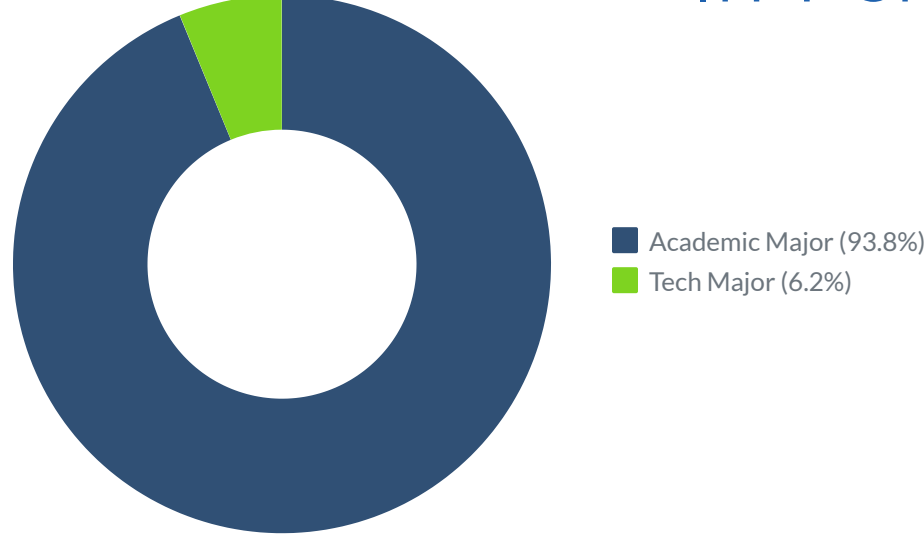

Student Profile by In-Person Status

Northeast Lakeview College

Report Time Frame:
Certified Fall 2020

Student Demographic: Gender

In-Person

Student Demographic: Ethnicity

In-Person

Student Demographic: Age

In-Person

Enrollment Profile

In-Person

Major Type

In-Person

Student Type

In-Person

Degree Level