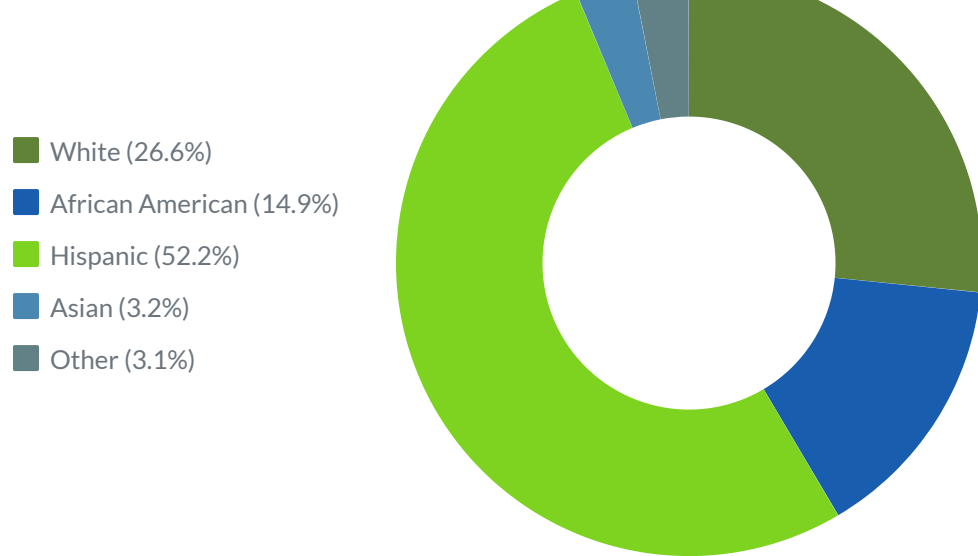

Student Profile by In-Person Status

Northeast Lakeview College

Report Time Frame:
Certified Fall 2020

Student Demographic: Gender

In-Person

Student Demographic: Ethnicity

In-Person

Student Demographic: Age

In-Person

Enrollment Profile

In-Person

Major Type

In-Person

Student Type

In-Person

Degree Level