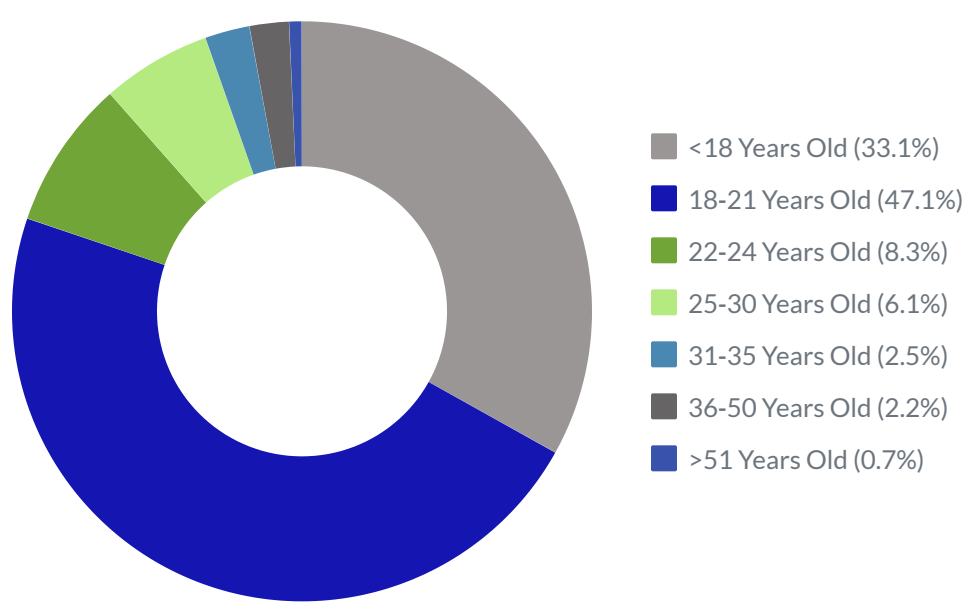

Student Profile by In-Person Status

Northeast Lakeview College

Report Time Frame:
Certified Fall 2020

Student Demographic: Gender

In-Person

Student Demographic: Ethnicity

In-Person

Student Demographic: Age

In-Person

Enrollment Profile

In-Person

Major Type

In-Person

Student Type

In-Person

Degree Level