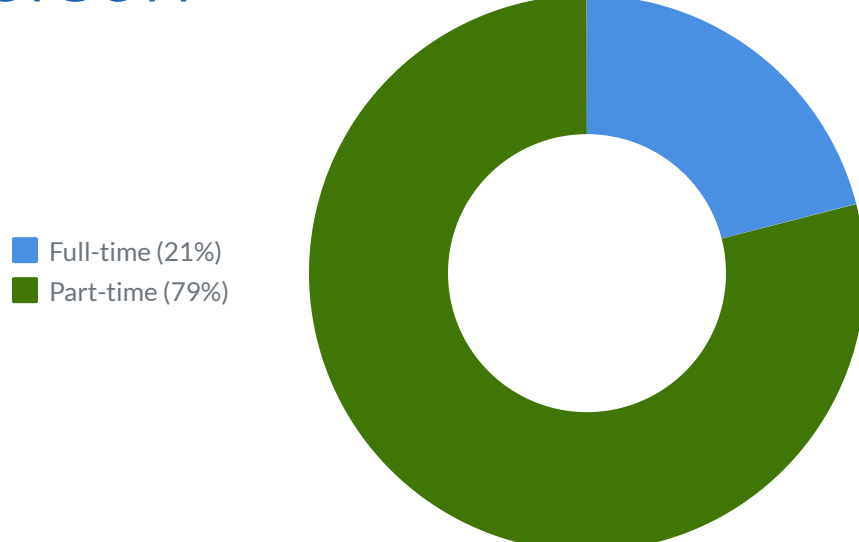

Student Profile by In-Person Status

Northeast Lakeview College

Report Time Frame:
Certified Fall 2020

Student Demographic: Gender

In-Person

Student Demographic: Ethnicity

In-Person

Student Demographic: Age

In-Person

Enrollment Profile

In-Person

Major Type

In-Person

Student Type

In-Person

Degree Level