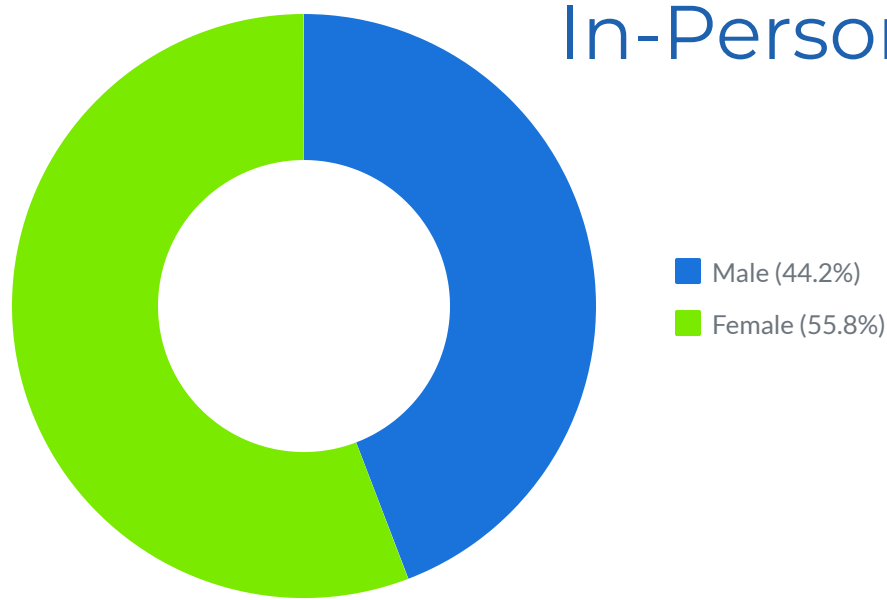

Student Profile by In-Person Status

Northeast Lakeview College

Report Time Frame:
Certified Fall 2020

Student Demographic: Gender

In-Person

Student Demographic: Ethnicity

In-Person

Student Demographic: Age

In-Person

Enrollment Profile

In-Person

Major Type

In-Person

Student Type

In-Person

Degree Level