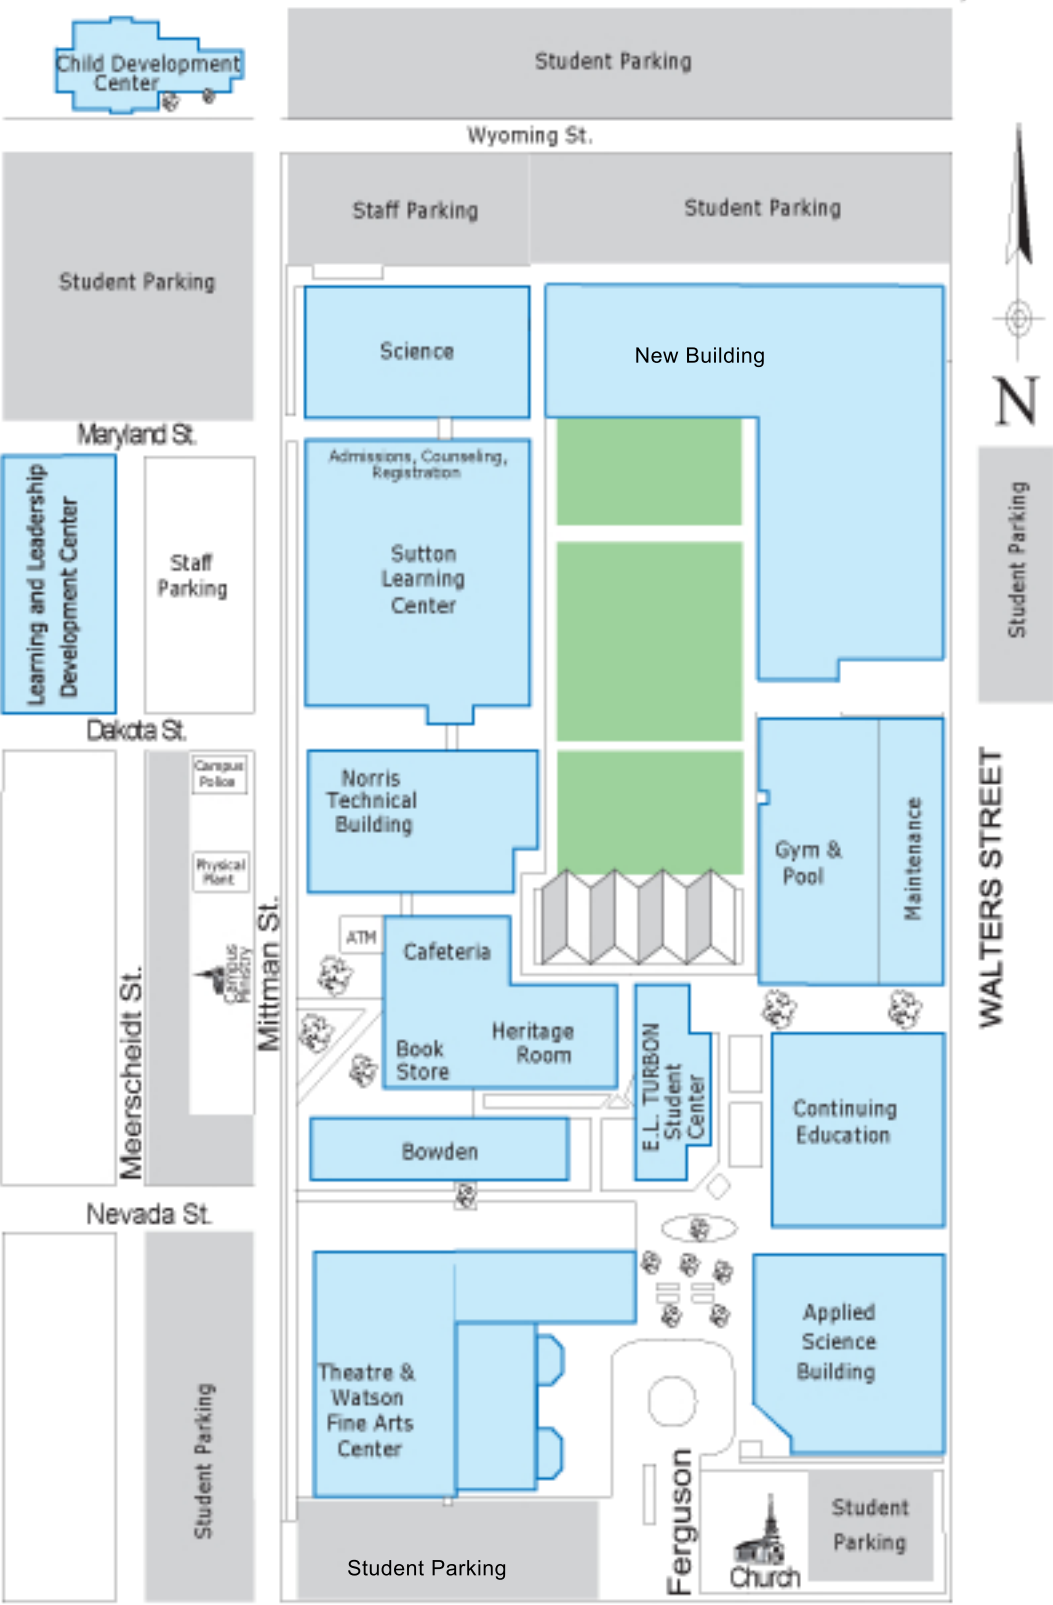

St. Philip's College MLK CAMPUS

1801 Martin Luther King Drive
San Antonio, Texas 78203

Drawing by: Dimas L. Reyes
Revised by: Kari Arnold

MARTIN LUTHER KING DRIVE