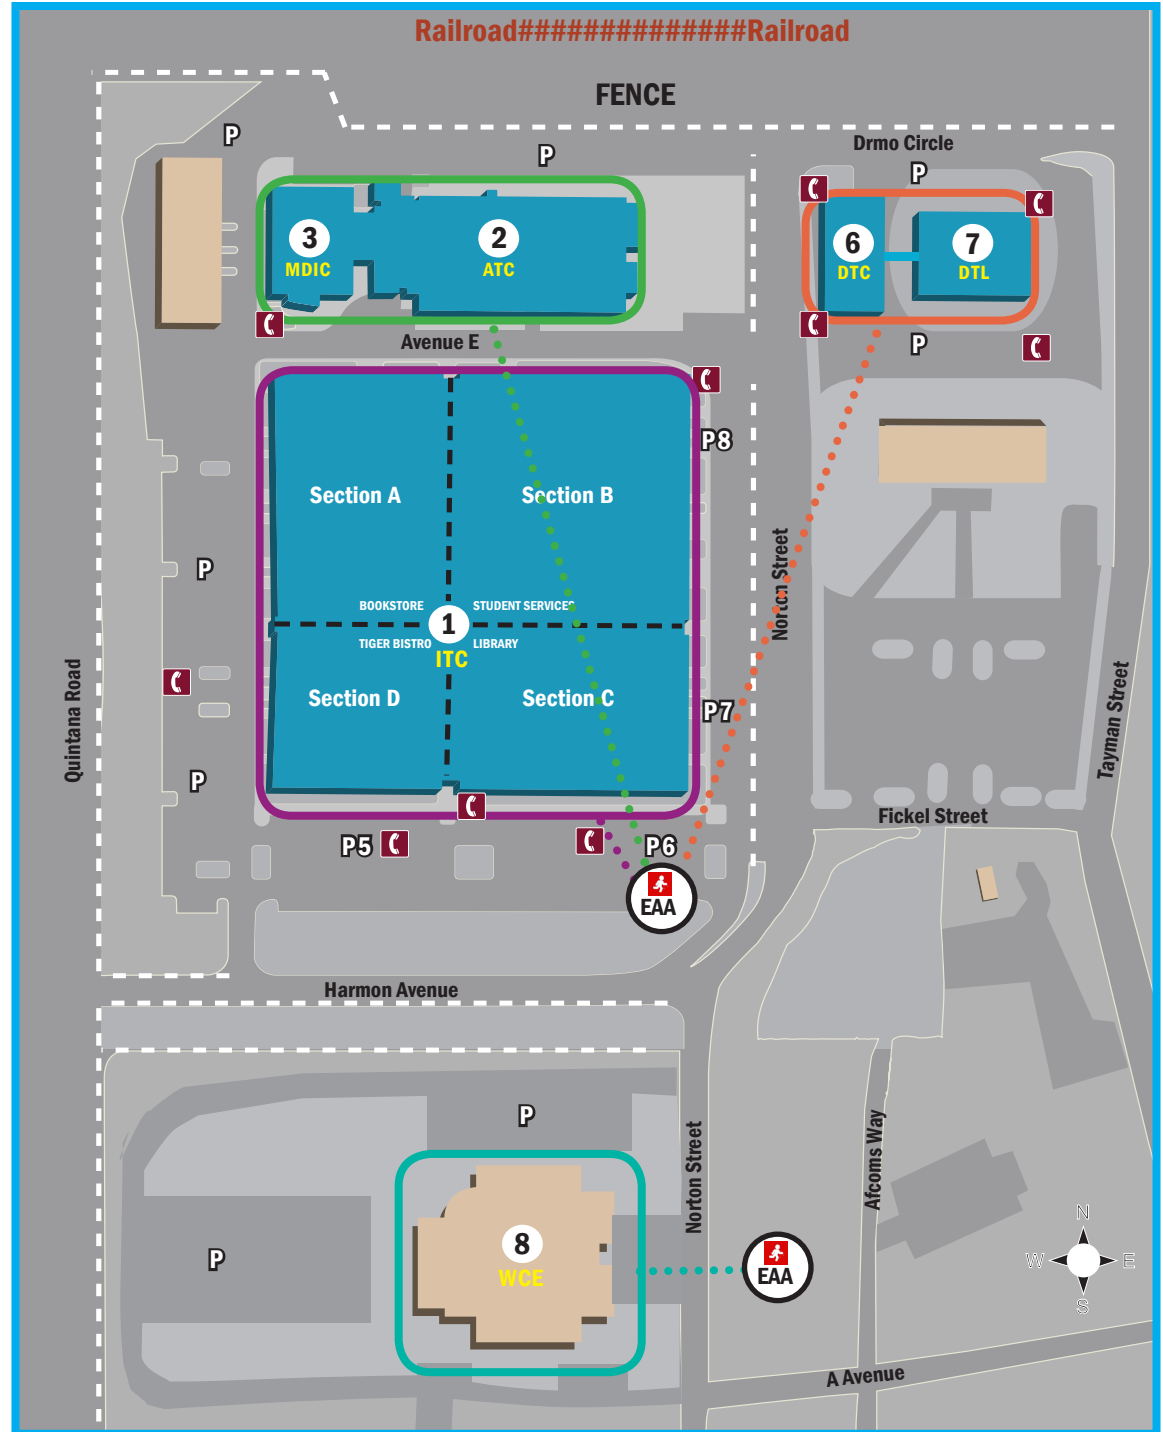

ALAMO
COLLEGES
DISTRICT

St. Philip's College

SWC EMERGENCY EVACUATION MAP

800 Quintana Road
San Antonio, Texas 78211
(210) 486-7000

- Building 1** – Industrial Technology Center (ITC)
- Building 2** – Aircraft Technology Center (ATC)
- Building 3** – Multi-Disciplinary Instructional Center (MDIC)
- Building 6** – Diesel Technology Center (DTC)
- Building 7** – Diesel Technology Lab (DTL)
- Building 8** – Workforce Center for Excellence (WCE)

PLACES OF INTEREST

- EMERGENCY PHONE
- EMERGENCY ASSEMBLY AREA
- PARKING LOT
- Quadrant 1 - Building 2, 4, 5, 6, 7
- Quadrant 2 - Building 8
- Quadrant 3 - Building 9, 10, 11
- Quadrant 4 - Building 1, 12, 13, 14

*Campus police can issue a temporary parking permit for visitors. For more information call campus police at (210) 485-0099 .