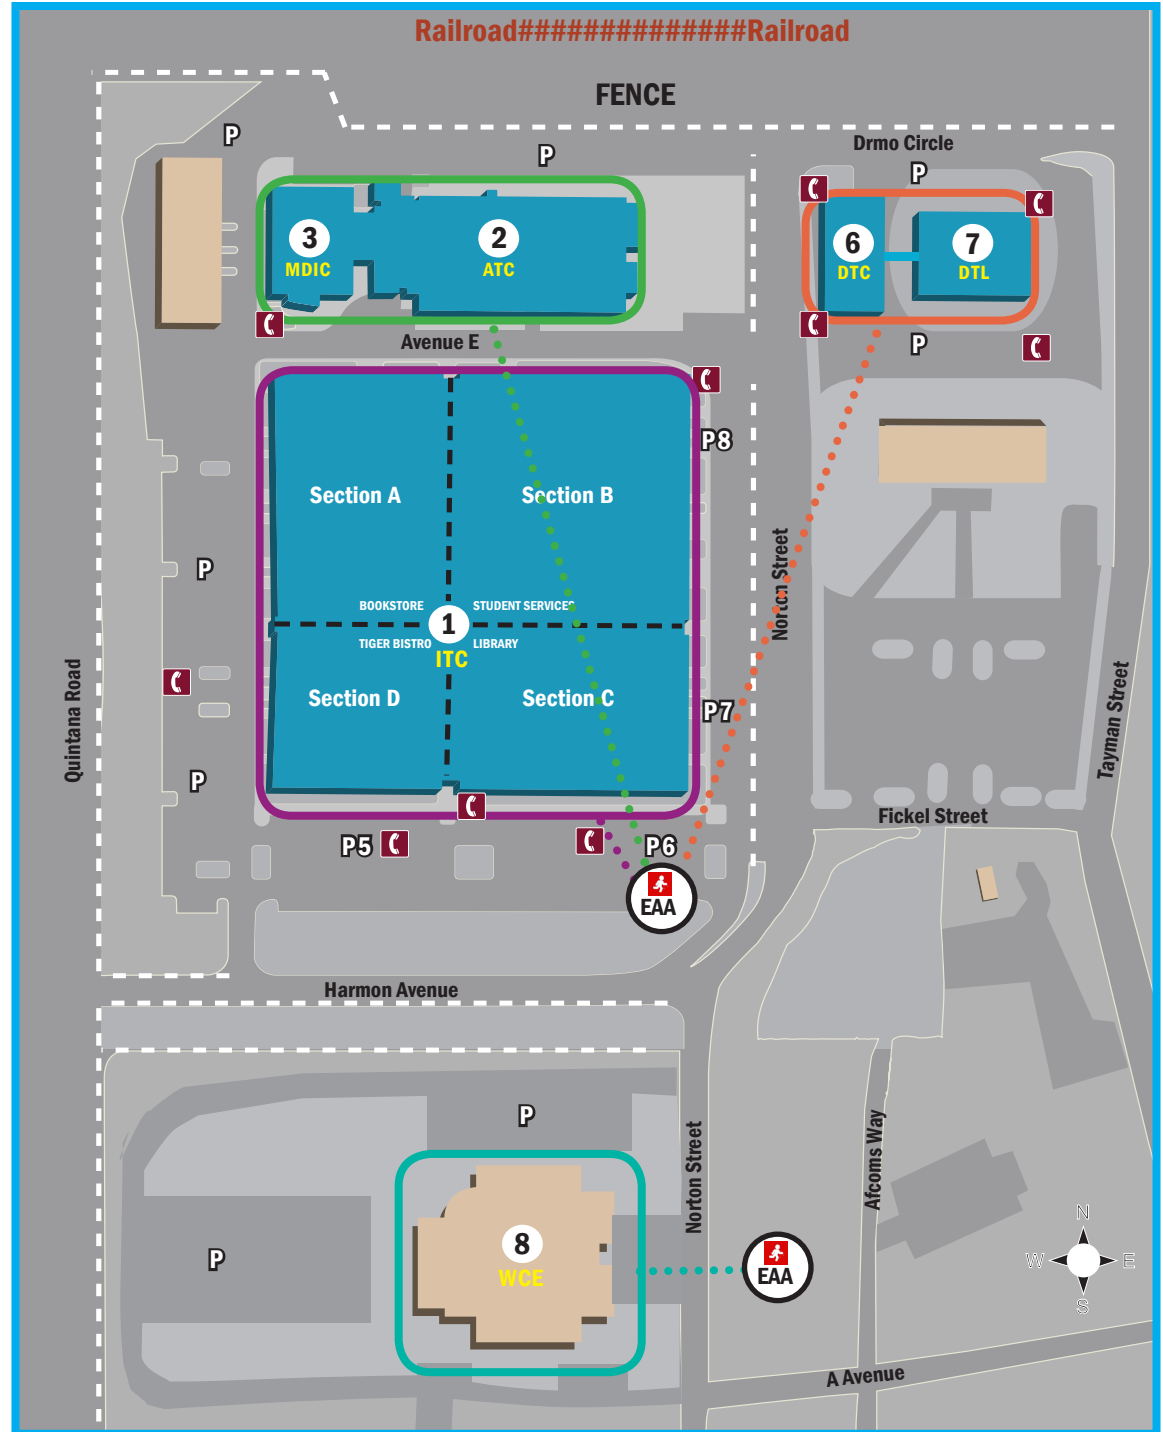

ALAMO
COLLEGES
DISTRICT

St. Philip's College

SWC EMERGENCY EVACUATION MAP

800 Quintana Road
San Antonio, Texas 78211
(210) 486-7000

- Building 1** – Industrial Technology Center (ITC)
- Building 2** – Aircraft Technology Center (ATC)
- Building 3** – Multi-Disciplinary Instructional Center (MDIC)
- Building 6** – Diesel Technology Center (DTC)
- Building 7** – Diesel Technology Lab (DTL)
- Building 8** – Workforce Center for Excellence (WCE)

PLACES OF INTEREST

-  EMERGENCY PHONE
-  EMERGENCY ASSEMBLY AREA
-  PARKING LOT
-  Quadrant 1 - Building 2, 4, 5, 6, 7
-  Quadrant 2 - Building 8
-  Quadrant 3 - Building 9, 10, 11
-  Quadrant 4 - Building 1, 12, 13, 14

*Campus police can issue a temporary parking permit for visitors. For more information call campus police at (210) 485-0099 .