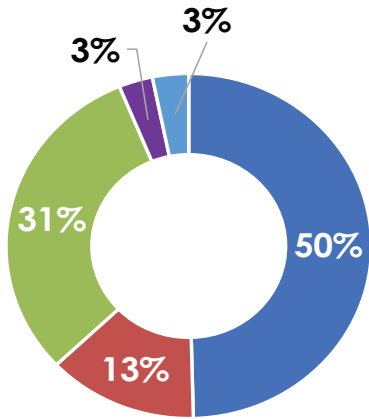

NLC PROFILE

44% 56%

Associate Degrees Offered4
AA, AS, AAT, and AAS

Average Class Size 25-30 Students

Mascot.....Nighthawk

Colors Blue & Green

Dual Credit, Early College HS
and Academy Students..... 1033

6540
Student Enrollment
as of Fall 2019

Graduation Rates Full-time+

	State Avg.	NLC
3-year	23.3%	24%
4-year	30.5%	40.4%

- Hispanic
- African-American
- White
- Asian
- Other

\$3,112*	Northeast Lakeview College
Public Universities (Avg. cost in San Antonio)	\$9,521**
\$35,597**	Private Universities (Avg. cost in San Antonio)