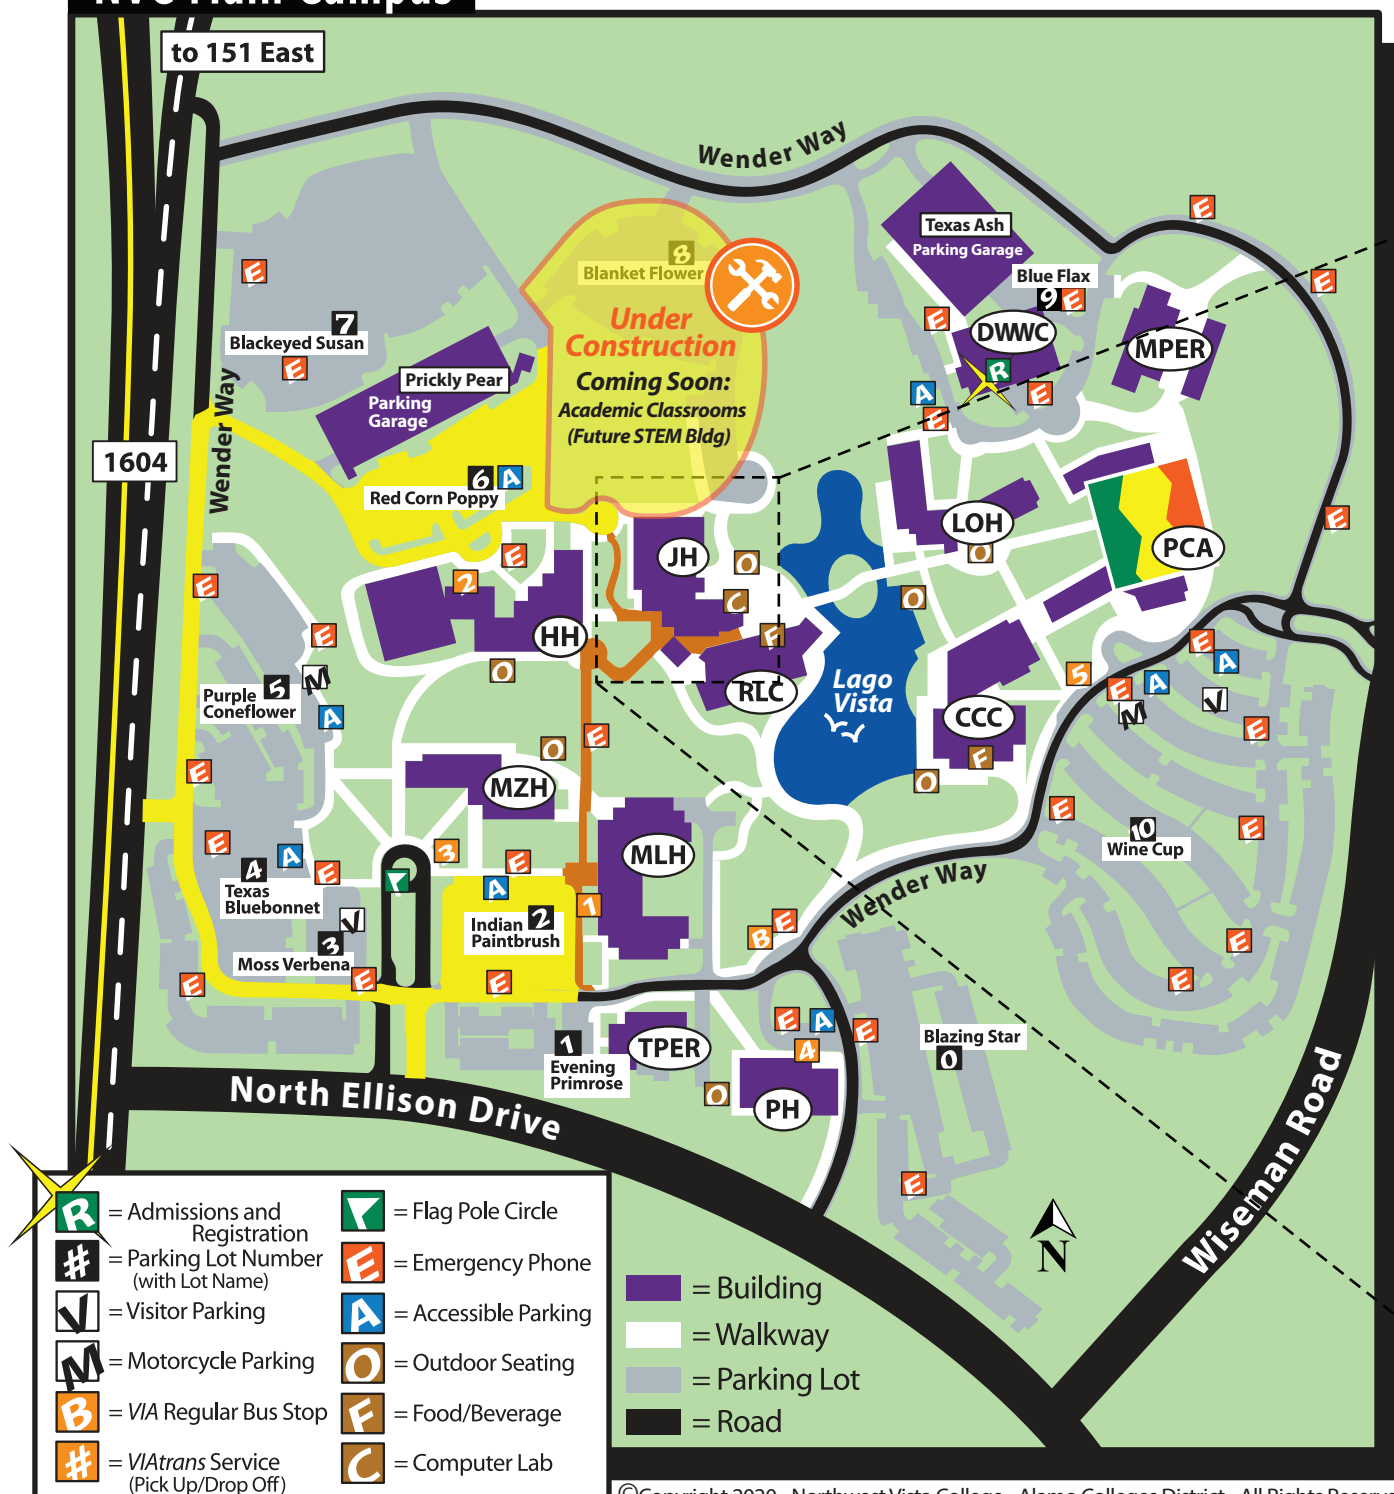

NVC Main Campus

Indian Paintbrush 2

- CCC Cypress Campus Center
- DWWC Desert Willow Welcome Center
- HH Huisache Hall
- JH Juniper Hall
- LOH Live Oak Hall
- MZH Manzanillo Hall
- MLH Mountain Laurel Hall
- PCA Palmetto Center for the Arts
- PH Pecan Hall
- RLC Redbud Learning Center
- TPER Texas Persimmon Physical Plant
- MPER Mexican Persimmon Physical Plant