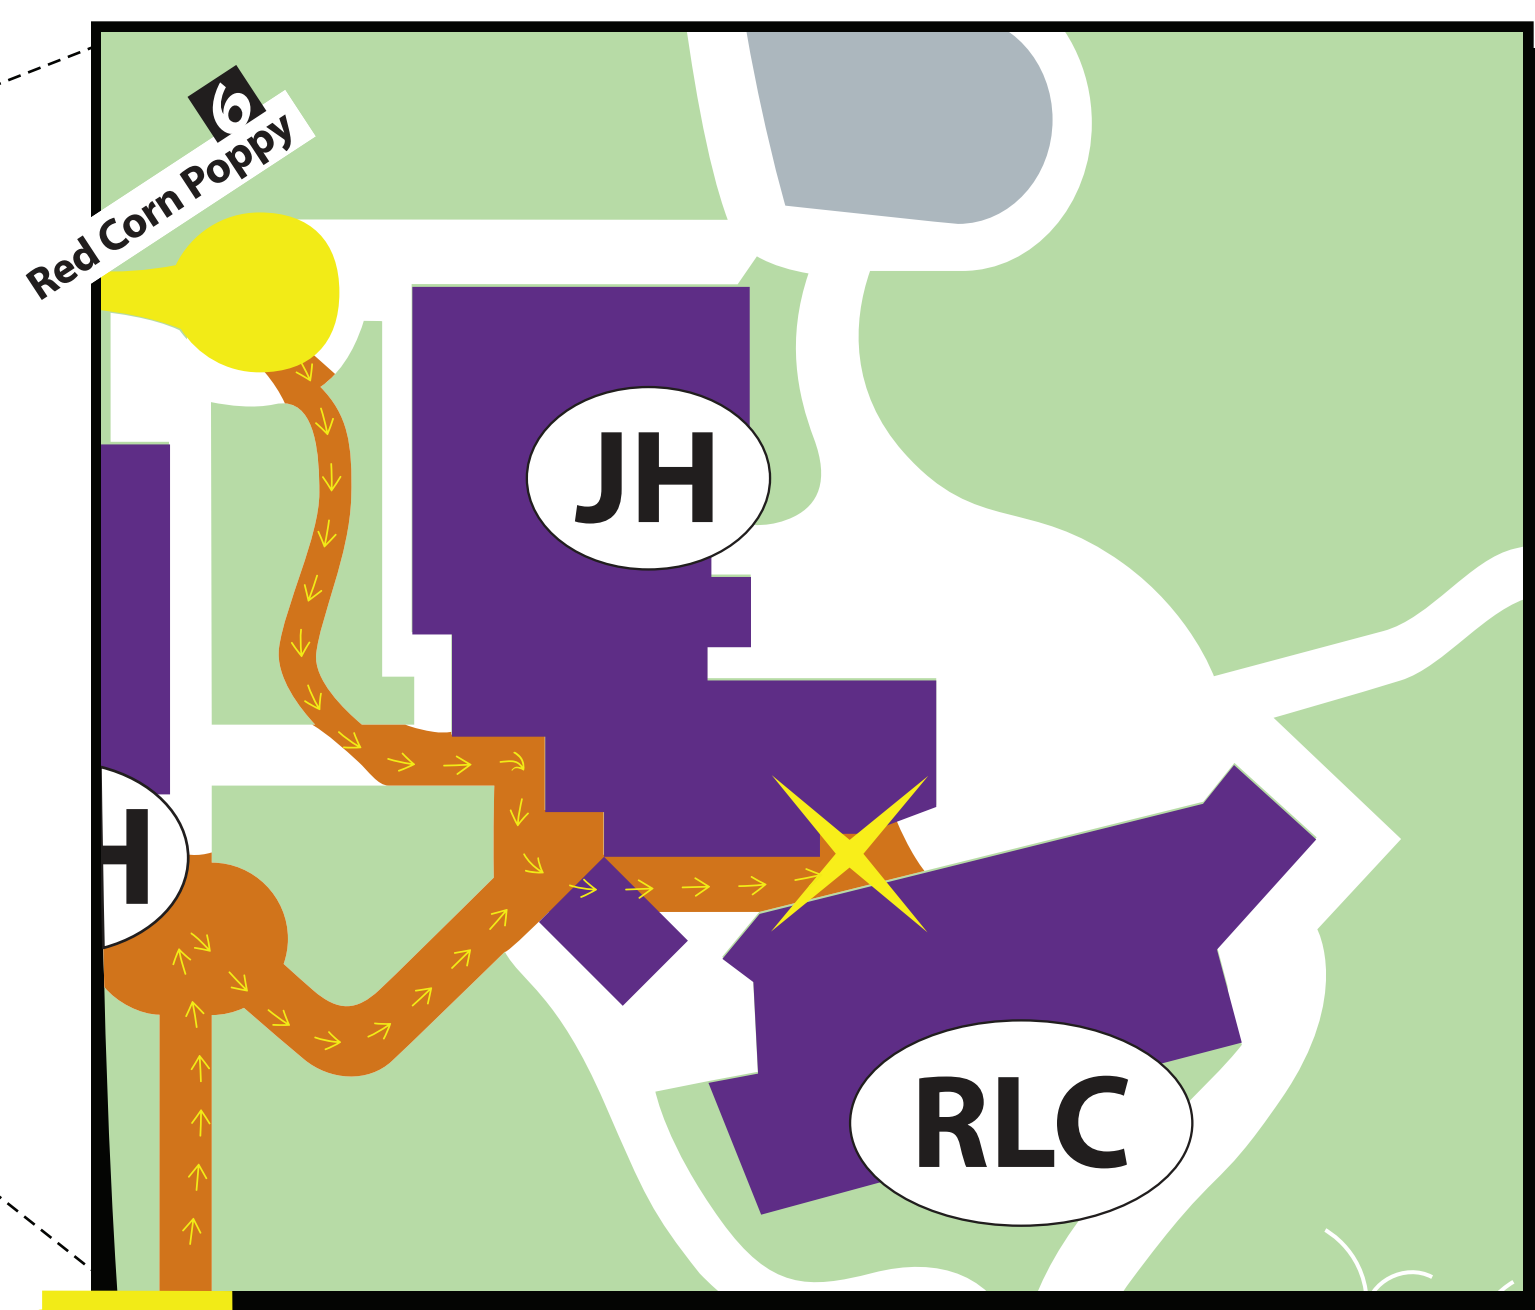

NVC Main Campus

Indian Paintbrush 2

- CCC Cypress Campus Center
- DWWC Desert Willow Welcome Center
- HH Huisache Hall
- JH Juniper Hall
- LOH Live Oak Hall
- MZH Manzanillo Hall
- MLH Mountain Laurel Hall
- PCA Palmetto Center for the Arts
- PH Pecan Hall
- RLC Redbud Learning Center
- TPER Texas Persimmon Physical Plant
- MPER Mexican Persimmon Physical Plant