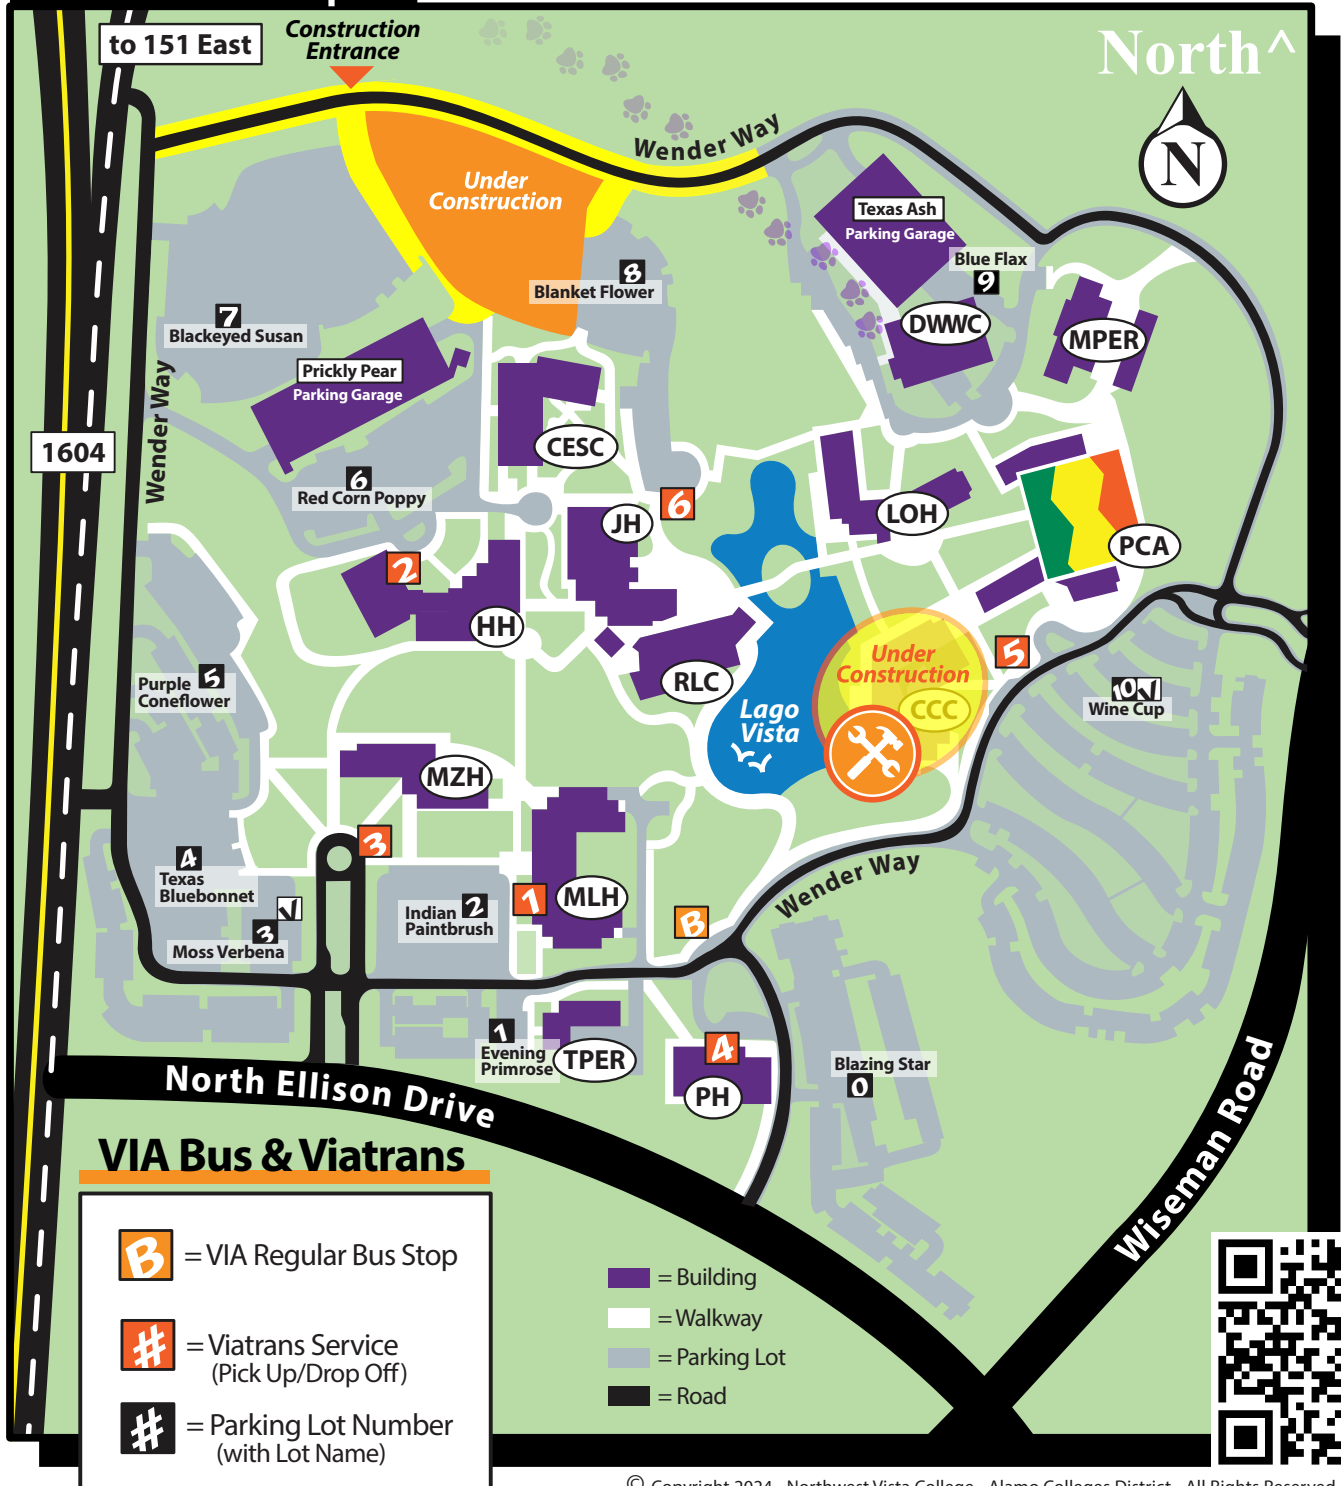

# ALAMO COLLEGES DISTRICT Northwest Vista College

## Contact Information

Address: 3535 N. Ellison Drive  
San Antonio, TX 78251  
Phone: 21ALAMO (210-212-5266)  
Internet: [www.alamo.edu/nvc/maps](http://www.alamo.edu/nvc/maps)

### NVC Main Campus

© Copyright 2024 - Northwest Vista College - Alamo Colleges District - All Rights Reserved

<b>CCC</b> Cypress Cultural Center	<b>CESC</b> Cedar Elm STEM Center	<b>DWWC</b> Desert Willow Welcome Center	<b>HH</b> Huisache Hall	<b>JH</b> Juniper Hall
<b>LOH</b> Live Oak Hall	<b>MZH</b> Manzanillo Hall	<b>MLH</b> Mountain Laurel Hall	<b>MPER</b> Mexican Persimmon Physical Plant	
<b>PCA</b> Palmetto Center for the Arts	<b>PH</b> Pecan Hall	<b>RLC</b> Redbud Learning Center	<b>TPER</b> Texas Persimmon Physical Plant	<b>VC</b> Veterans Center