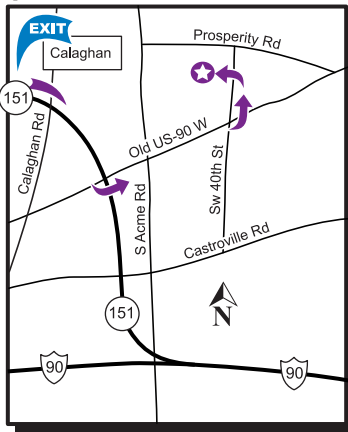

Datapoint Center (DATP)

address: 9729 Datapoint Drive
San Antonio, Texas

phone: (210) 614-5224

use the University of the Incarnate Word entrance

Greater Kerrville Alamo Colleges Center (KERR)

address: 1010 Barnett Street
Kerrville, Texas

phone: (830) 896-0049

Southwest Research Institute® (SwRI)

address: 6262 Culebra Road
Bldg. 84, 4th Floor Library
San Antonio, Texas

phone: (210) 684-5111

Westside Workforce Education & Training Center (WETC)

address: 563 S.W. 40th Street
San Antonio, Texas

phone: (210) 431-7125

San Antonio, Texas

NVC Campus Locations

	Northwest Vista College (NVC Main Campus) 3535 North Ellison Drive San Antonio, Texas 78251 (210) 486-4000		Southwest Research Institute Center (SwRI) 6220 Culebra Road Bldg. 84, 4th Floor Library San Antonio, Texas 78228 (210) 684-5111
	Datapoint Center (DATP) 9729 Datapoint Drive San Antonio, Texas 78229 (210) 614-5224		Westside Workforce Education & Training Center (WETC) 563 S.W. 40th Street San Antonio, Texas 78237 (210) 431-7125
	Greater Kerrville Alamo Colleges Center (KERR) 1010 Barnett Street Kerrville, Texas 78028 (830) 896-0049		