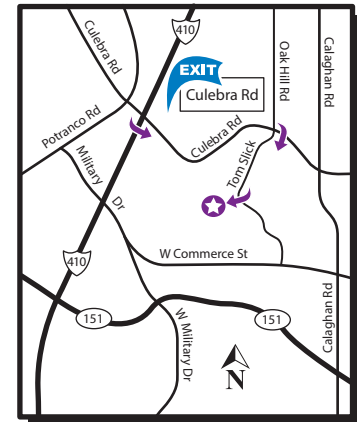

Datapoint Center (DATP)

address: 9729 Datapoint Drive
San Antonio, Texas

phone: (210) 614-5224

use the University of the Incarnate Word entrance

Greater Kerrville Alamo Colleges Center (KERR)

address: 1010 Barnett Street
Kerrville, Texas

phone: (830) 896-0049

Southwest Research Institute® (SwRI)

address: 6262 Culebra Road
Bldg. 84, 4th Floor Library
San Antonio, Texas

phone: (210) 684-5111

Westside Workforce Education & Training Center (WETC)

address: 563 S.W. 40th Street
San Antonio, Texas

phone: (210) 431-7125

San Antonio, Texas

NVC Campus Locations

	Northwest Vista College (NVC Main Campus) 3535 North Ellison Drive San Antonio, Texas 78251 (210) 486-4000		Southwest Research Institute Center (SwRI) 6220 Culebra Road Bldg. 84, 4th Floor Library San Antonio, Texas 78228 (210) 684-5111
	Datapoint Center (DATP) 9729 Datapoint Drive San Antonio, Texas 78229 (210) 614-5224		Westside Workforce Education & Training Center (WETC) 563 S.W. 40th Street San Antonio, Texas 78237 (210) 431-7125
	Greater Kerrville Alamo Colleges Center (KERR) 1010 Barnett Street Kerrville, Texas 78028 (830) 896-0049		