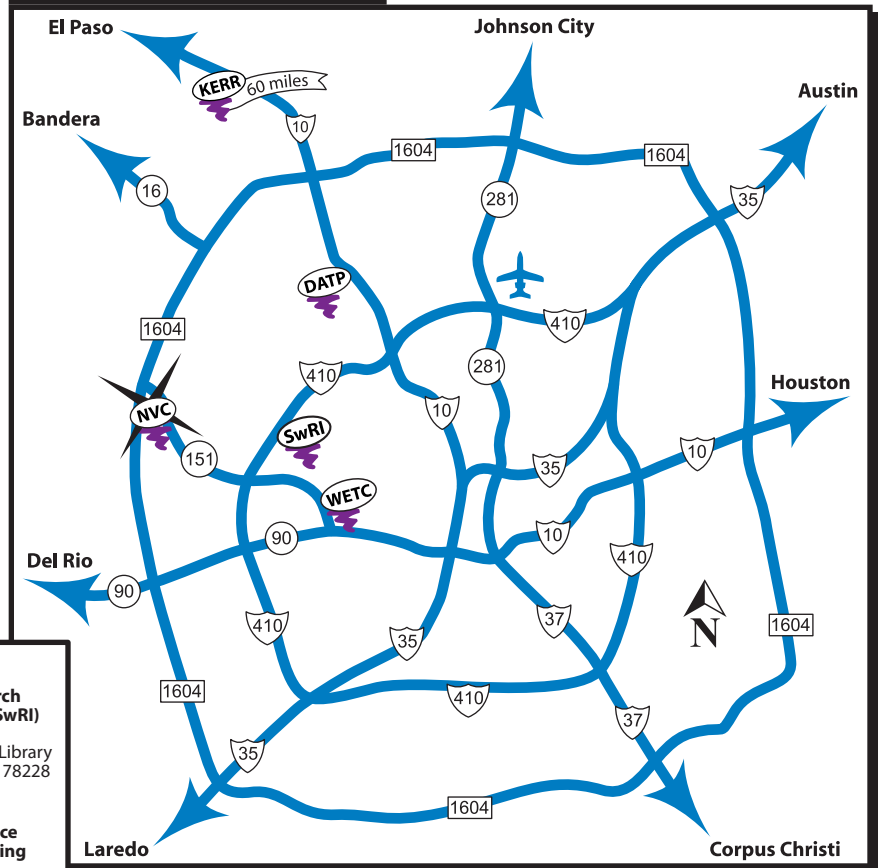

Datapoint Center (DATP)

address: 9729 Datapoint Drive
San Antonio, Texas

phone: (210) 614-5224

use the University of the Incarnate Word entrance

Greater Kerrville Alamo Colleges Center (KERR)

address: 1010 Barnett Street
Kerrville, Texas

address: 563 S.W. 40th Street
San Antonio, Texas

phone: (210) 431-7125

San Antonio, Texas

NVC Campus Locations

	Northwest Vista College (NVC Main Campus) 3535 North Ellison Drive San Antonio, Texas 78251 (210) 486-4000		Southwest Research Institute Center (SwRI) 6220 Culebra Road Bldg. 84, 4th Floor Library San Antonio, Texas 78228 (210) 684-5111
	Datapoint Center (DATP) 9729 Datapoint Drive San Antonio, Texas 78229 (210) 614-5224		Westside Workforce Education & Training Center (WETC) 563 S.W. 40th Street San Antonio, Texas 78237 (210) 431-7125
	Greater Kerrville Alamo Colleges Center (KERR) 1010 Barnett Street Kerrville, Texas 78028 (830) 896-0049		