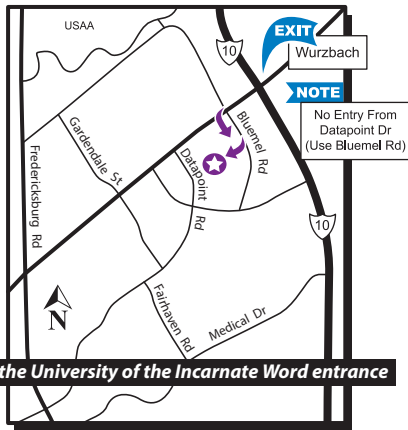

Datapoint Center (DATP)

address: 9729 Datapoint Drive
San Antonio, Texas

phone: (210) 614-5224

use the University of the Incarnate Word entrance

Greater Kerrville Alamo Colleges Center (KERR)

address: 1010 Barnett Street
Kerrville, Texas

phone: (830) 896-0049

Southwest Research Institute® (SwRI)

address: 6262 Culebra Road
Bldg. 84, 4th Floor Library
San Antonio, Texas

phone: (210) 684-5111

Westside Workforce Education & Training Center (WETC)

address: 563 S.W. 40th Street
San Antonio, Texas

phone: (210) 431-7125

San Antonio, Texas

NVC Campus Locations

	Northwest Vista College (NVC Main Campus) 3535 North Ellison Drive San Antonio, Texas 78251 (210) 486-4000		Southwest Research Institute Center (SwRI) 6220 Culebra Road Bldg. 84, 4th Floor Library San Antonio, Texas 78228 (210) 684-5111
	Datapoint Center (DATP) 9729 Datapoint Drive San Antonio, Texas 78229 (210) 614-5224		Westside Workforce Education & Training Center (WETC) 563 S.W. 40th Street San Antonio, Texas 78237 (210) 431-7125
	Greater Kerrville Alamo Colleges Center (KERR) 1010 Barnett Street Kerrville, Texas 78028 (830) 896-0049		