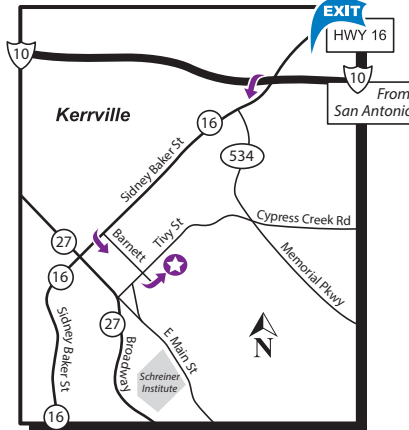

Greater Kerrville Alamo Colleges Center (KERR)

address: 1010 Barnett Street
Kerrville, Texas

phone: (830) 896-0049