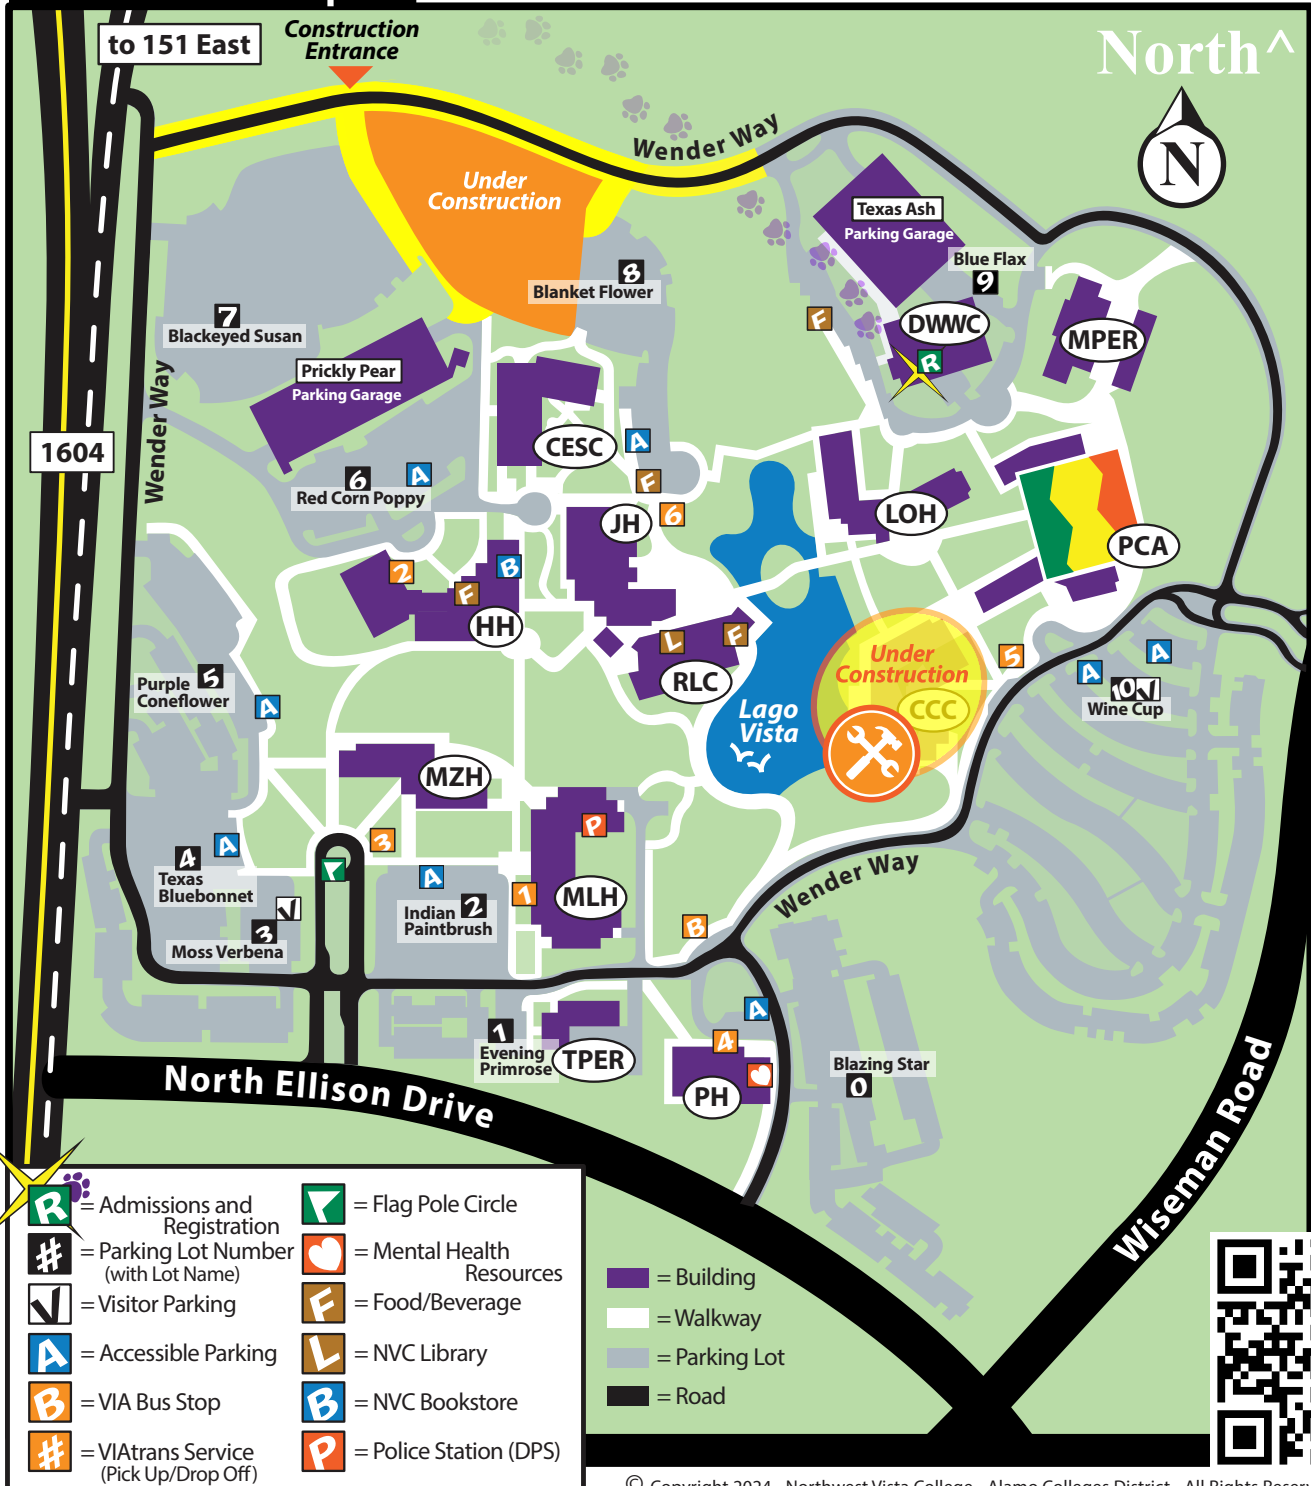

ALAMO COLLEGES DISTRICT Northwest Vista College

Contact Information

Address: 3535 N. Ellison Drive
San Antonio, TX 78251
Phone: 21ALAMO (210-212-5266)
Internet: www.alamo.edu/nvc/maps

NVC Main Campus

© Copyright 2024 - Northwest Vista College - Alamo Colleges District - All Rights Reserved

CCC Cypress Cultural Center	CESC Cedar Elm STEM Center	DWWC Desert Willow Welcome Center	HH Huisache Hall	JH Juniper Hall
LOH Live Oak Hall	MZH Manzanillo Hall	MLH Mountain Laurel Hall	MPER Mexican Persimmon Physical Plant	
PCA Palmetto Center for the Arts	PH Pecan Hall	RLC Redbud Learning Center	TPER Texas Persimmon Physical Plant	VC Veterans Center