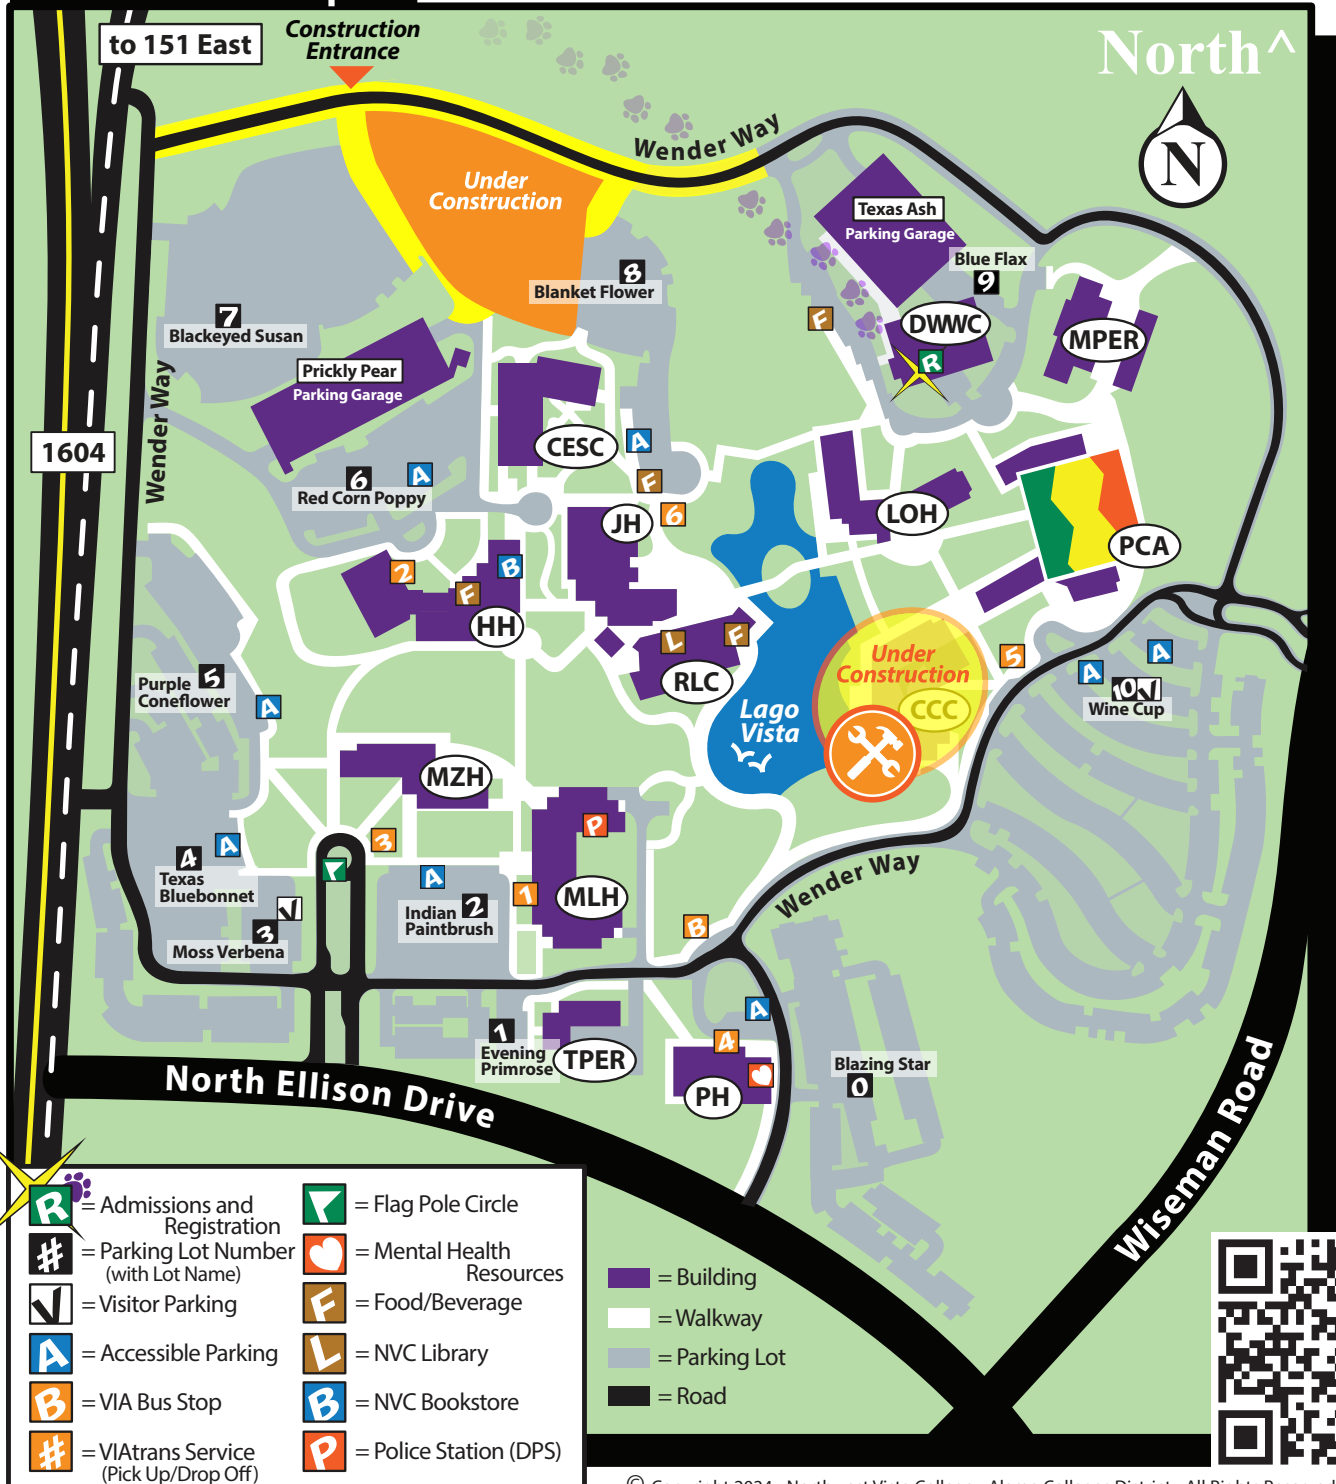

ALAMO COLLEGES DISTRICT Northwest Vista College

Contact Information

Address: 3535 N. Ellison Drive
San Antonio, TX 78251
Phone: 21ALAMO (210-212-5266)
Internet: www.alamo.edu/nvc/maps

NVC Main Campus

© Copyright 2024 - Northwest Vista College - Alamo Colleges District - All Rights Reserved

CCC Cypress Cultural Center	CESC Cedar Elm STEM Center	DWWC Desert Willow Welcome Center	HH Huisache Hall	JH Juniper Hall
LOH Live Oak Hall	MZH Manzanillo Hall	MLH Mountain Laurel Hall	MPER Mexican Persimmon Physical Plant	
PCA Palmetto Center for the Arts	PH Pecan Hall	RLC Redbud Learning Center	TPER Texas Persimmon Physical Plant	VC Veterans Center