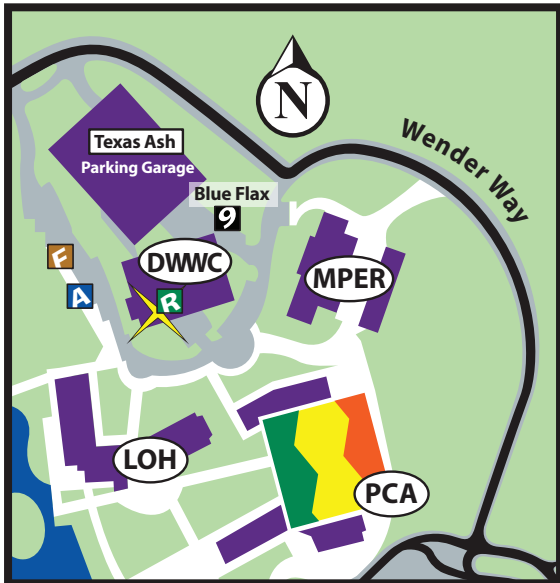

NVC Campus Locations

Main Campus **(NVC)**

Address: 3535 N. Ellison Drive
San Antonio, Texas

Phone: (210) 486-4000

Greater Kerrville Alamo Colleges Center **(KERR)**

Address: 1012 Barnett Street
Kerrville, Texas

Phone: (830) 896-0049

Westside Education & Training Center **(WETC)**

Address: 610 S.W. 41st Street
San Antonio, Texas

Phone: (210) 485-0240

Important Numbers

EMERGENCY: 210-485-0911
Non-emergency: 210-485-0099
Admissions: 21ALAMO (210-212-5266)
Evening/Weekend Office:
Mountain Laurel Hall, Room MLH-135
 210-486-4015
Weather-Related Closures:
 210-485-0189
Texas Road Conditions:
 800-452-9292

San Antonio, Texas