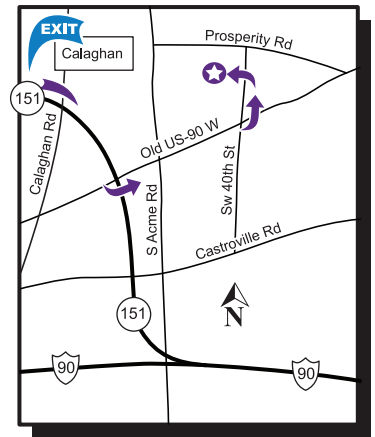

NVC Campus Locations

Main Campus **(NVC)**

Address: 3535 N. Ellison Drive
San Antonio, Texas

Phone: (210) 486-4000

Greater Kerrville Alamo Colleges Center **(KERR)**

Address: 1012 Barnett Street
Kerrville, Texas

Phone: (830) 896-0049

Westside Education & Training Center **(WETC)**

Address: 610 S.W. 41st Street
San Antonio, Texas

Phone: (210) 485-0240

Important Numbers

EMERGENCY: 210-485-0911
Non-emergency: 210-485-0099
Admissions: 21ALAMO (210-212-5266)
Evening/Weekend Office:
Mountain Laurel Hall, Room MLH-135
 210-486-4015
Weather-Related Closures:
 210-485-0189
Texas Road Conditions:
 800-452-9292

San Antonio, Texas