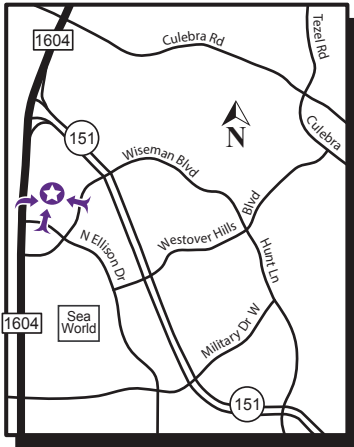

NVC Campus Locations

Main Campus **(NVC)**

Address: 3535 N. Ellison Drive
San Antonio, Texas

Phone: (210) 486-4000

Greater Kerrville Alamo Colleges Center **(KERR)**

Address: 1012 Barnett Street
Kerrville, Texas

Phone: (830) 896-0049

Westside Education & Training Center **(WETC)**

Address: 610 S.W. 41st Street
San Antonio, Texas

Phone: (210) 485-0240

Important Numbers

EMERGENCY: 210-485-0911
Non-emergency: 210-485-0099
Admissions: 21ALAMO (210-212-5266)
Evening/Weekend Office:
Mountain Laurel Hall, Room MLH-135
 210-486-4015
Weather-Related Closures:
 210-485-0189
Texas Road Conditions:
 800-452-9292

San Antonio, Texas