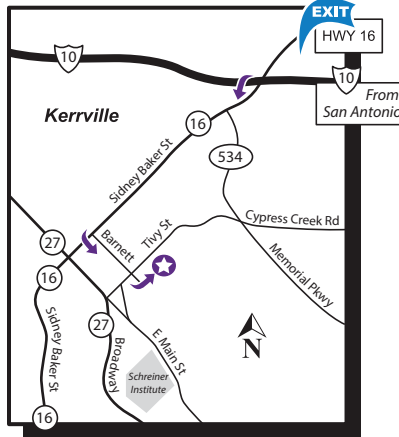

NVC Campus Locations

Main Campus **(NVC)**

Address: 3535 N. Ellison Drive
San Antonio, Texas

Phone: (210) 486-4000

Greater Kerrville Alamo Colleges Center **(KERR)**

Address: 1012 Barnett Street
Kerrville, Texas

Phone: (830) 896-0049

Westside Education & Training Center **(WETC)**

Address: 610 S.W. 41st Street
San Antonio, Texas

Phone: (210) 485-0240

Important Numbers

EMERGENCY: 210-485-0911
Non-emergency: 210-485-0099
Admissions: 21ALAMO (210-212-5266)
Evening/Weekend Office:
Mountain Laurel Hall, Room MLH-135
 210-486-4015
Weather-Related Closures:
 210-485-0189
Texas Road Conditions:
 800-452-9292

San Antonio, Texas