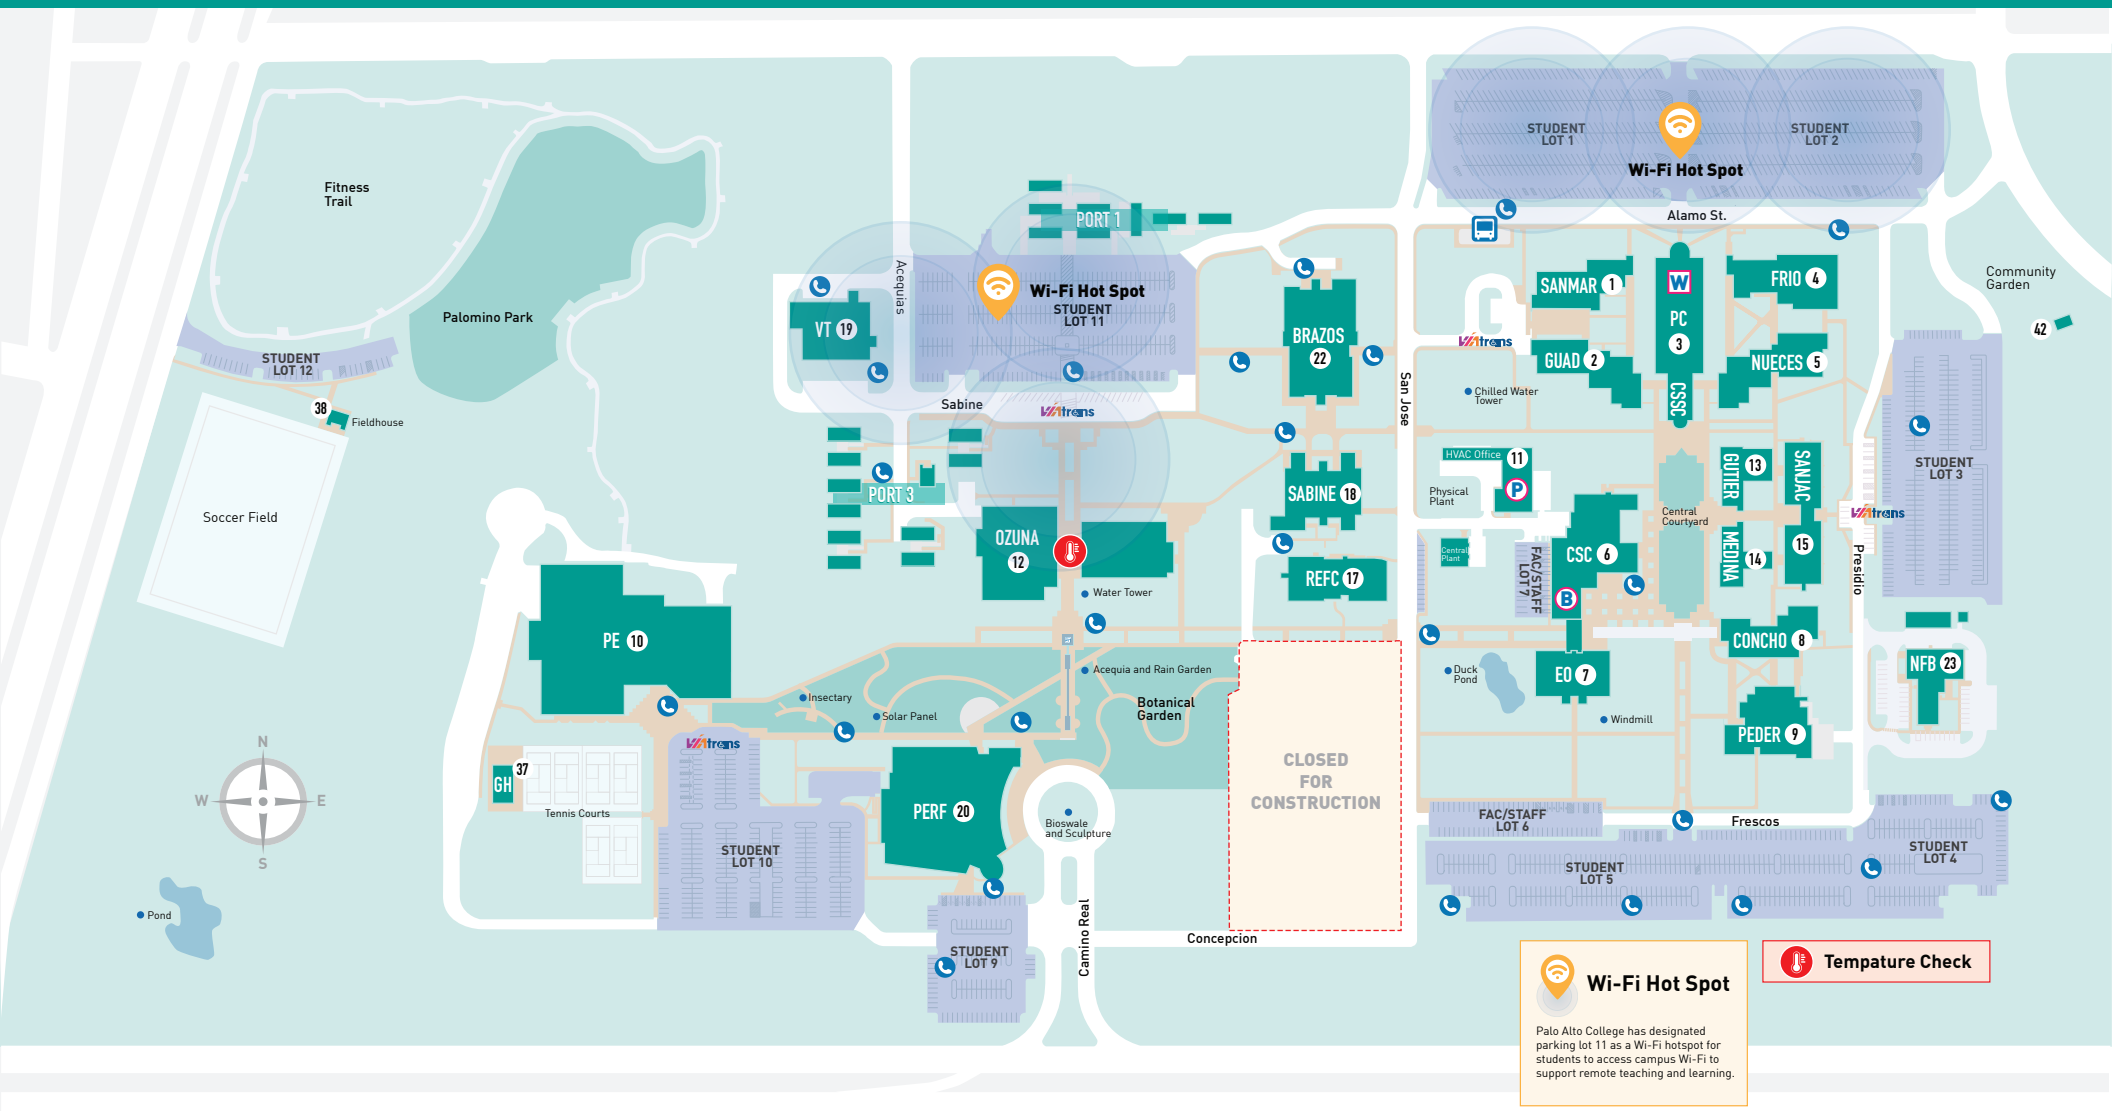

CAMPUS MAP

Wi-Fi Hot Spot

Palo Alto College has designated parking lot 11 as a Wi-Fi hotspot for students to access campus Wi-Fi to support remote teaching and learning.

Temperature Check

Brazos Hall.....	BRAZOS	22	Fieldhouse.....	FH	38	Medina Hall	MEDINA	14	Portable Buildings - Group 3	PORT 3	-
College Student Center	CSC	16	Frio Hall.....	FRIO	4	Nueces Hall	NUECES	5	Ray Ellison Family Center ..	REFC	17
Community Garden.....	-	42	George Ozuna LAC	OZUNA	12	Palomino Center.....	PC	3	Sabine Hall	SABINE	18
Concho Hall & Gallery	CONCHO	8	Green House.....	GH	37	Palomino Park.....	SAS	26	San Jacinto Hall.....	SANJAC	15
Counseling Center.....	CSSC	3	Guadalupe Hall.....	GUAD	2	Pedernales Hall.....	PEDER	9	San Marcos Hall	SANMAR	1
Executive Offices	EO	7	Gutierrez Learning Labs	GUTIER	13	Performing Arts Center.....	PERF	20	Veterinary Technology.....	VT	19
Facilities.....	NFB	23	Gym & Natatorium	PE	10	Portable Buildings - Group 1	PORT 1	-			

P	Alamo Colleges Police Department		Buildings
B	Bookstore		Parking Area
W	Welcome Center		Roads
	Bus Stop		Pathways
	Emergency Phone		Via Trans