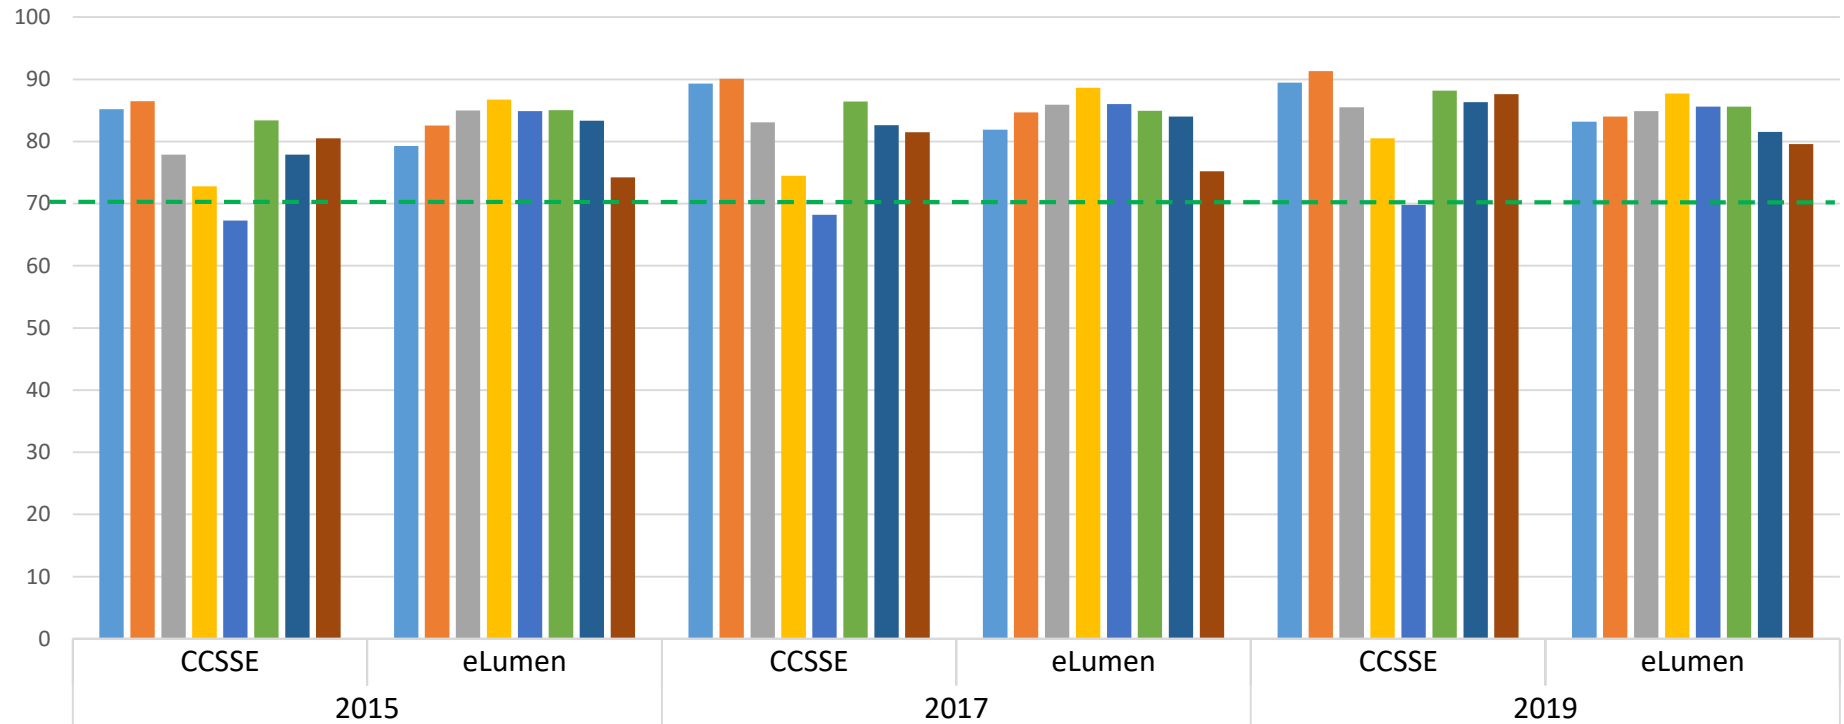

Marketable Skills Achievement CCSSE & eLumen CORE (Meet/Exceed)

The chart displays
Marketable Skill
Achievement based on
student self-assessment &
faculty assessment

Target
(Meet/Exceed >70%)

	2015		2017		2019	
	CCSSE	eLumen	CCSSE	eLumen	CCSSE	eLumen
Critical Thinking	85.2	79.26	89.3	81.9	89.48	83.16
Communication	86.5	82.54	90.1	84.69	91.3	84
Teamwork	77.9	84.97	83.1	85.9	85.52	84.86
Leadership	72.8	86.75	74.5	88.65	80.51	87.705
Performance	67.3	84.88	68.2	86.01	69.8	85.595
Personal Responsibility	83.4	85.04	86.4	84.94	88.17	85.62
Social Responsibility	77.9	83.31	82.6	83.98	86.32	81.51
Empirical & Quantitative	80.5	74.23	81.5	75.22	87.59	79.595

Notes: Data collected from Faculty via eLumen platform