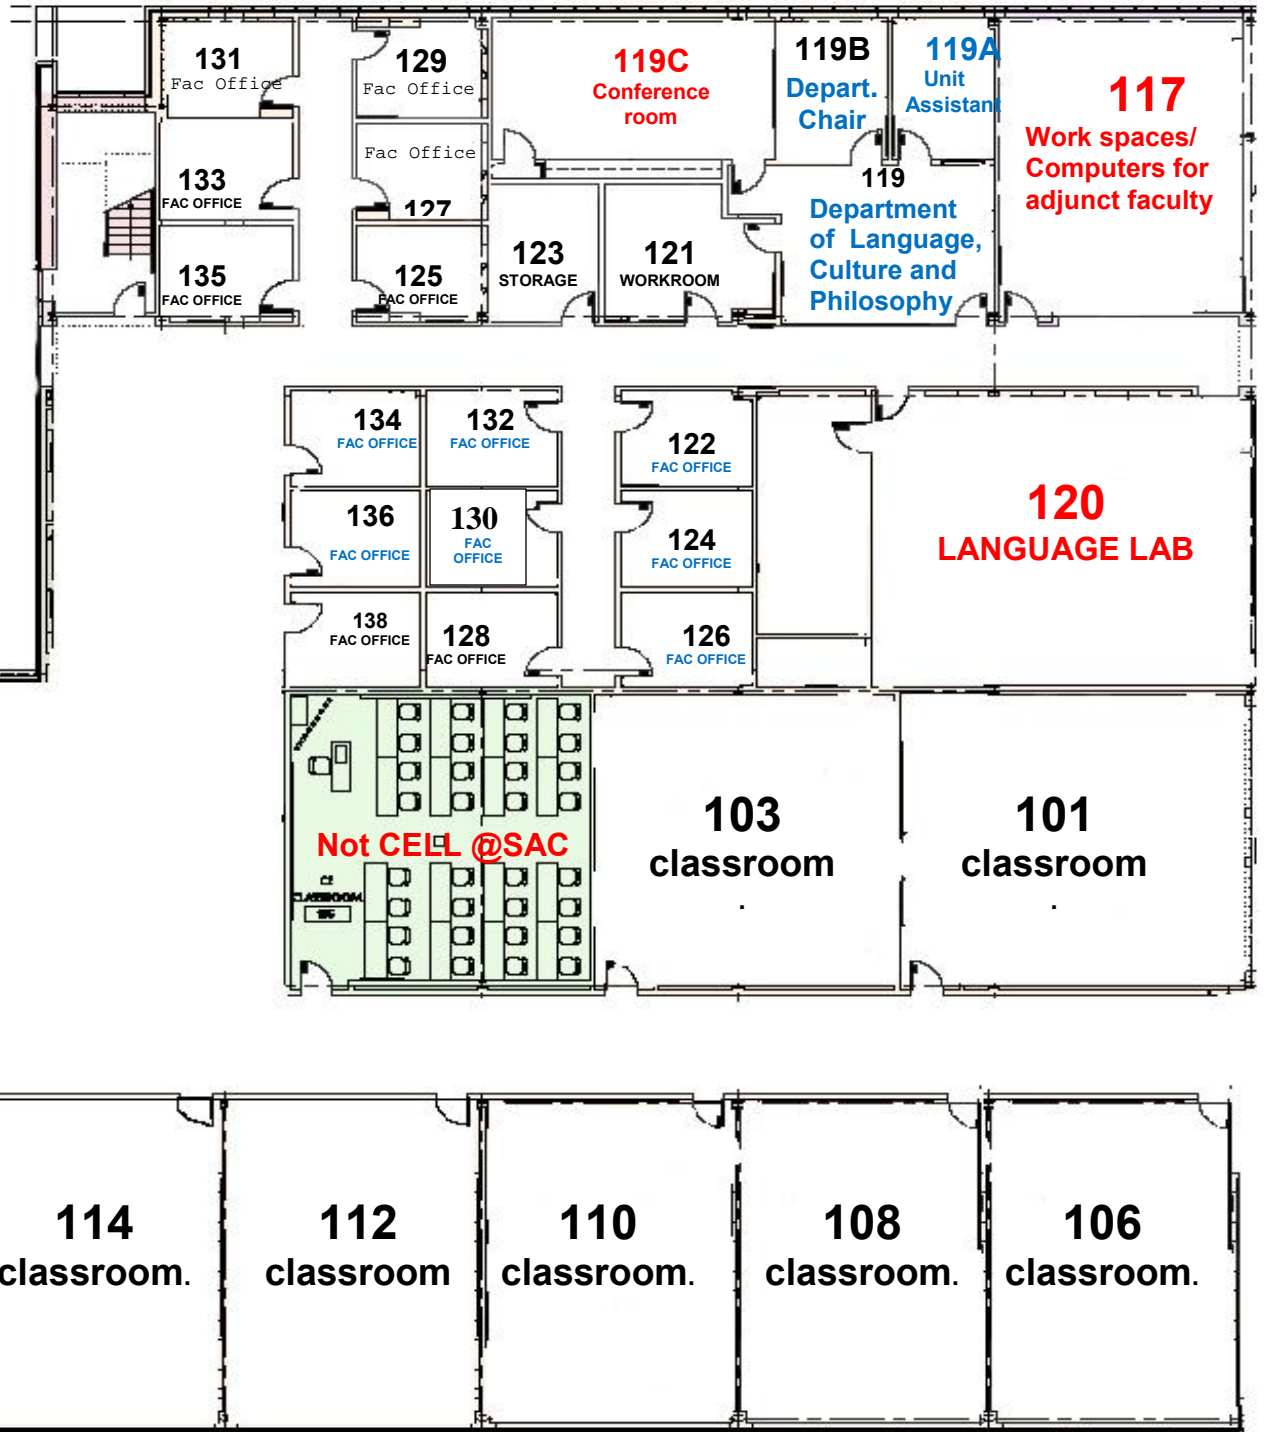

**Center for English Language Learning
@ San Antonio College
(CELL@SAC)**

Most ESLA/ESL and ENGA classrooms are on the first floor in the Oppenheimer Academic Center. Additional classrooms and a *second computer lab (#216) are available on the second floor.

(The classrooms on the second floor are similar to those on the first floor.)

***216 second floor**