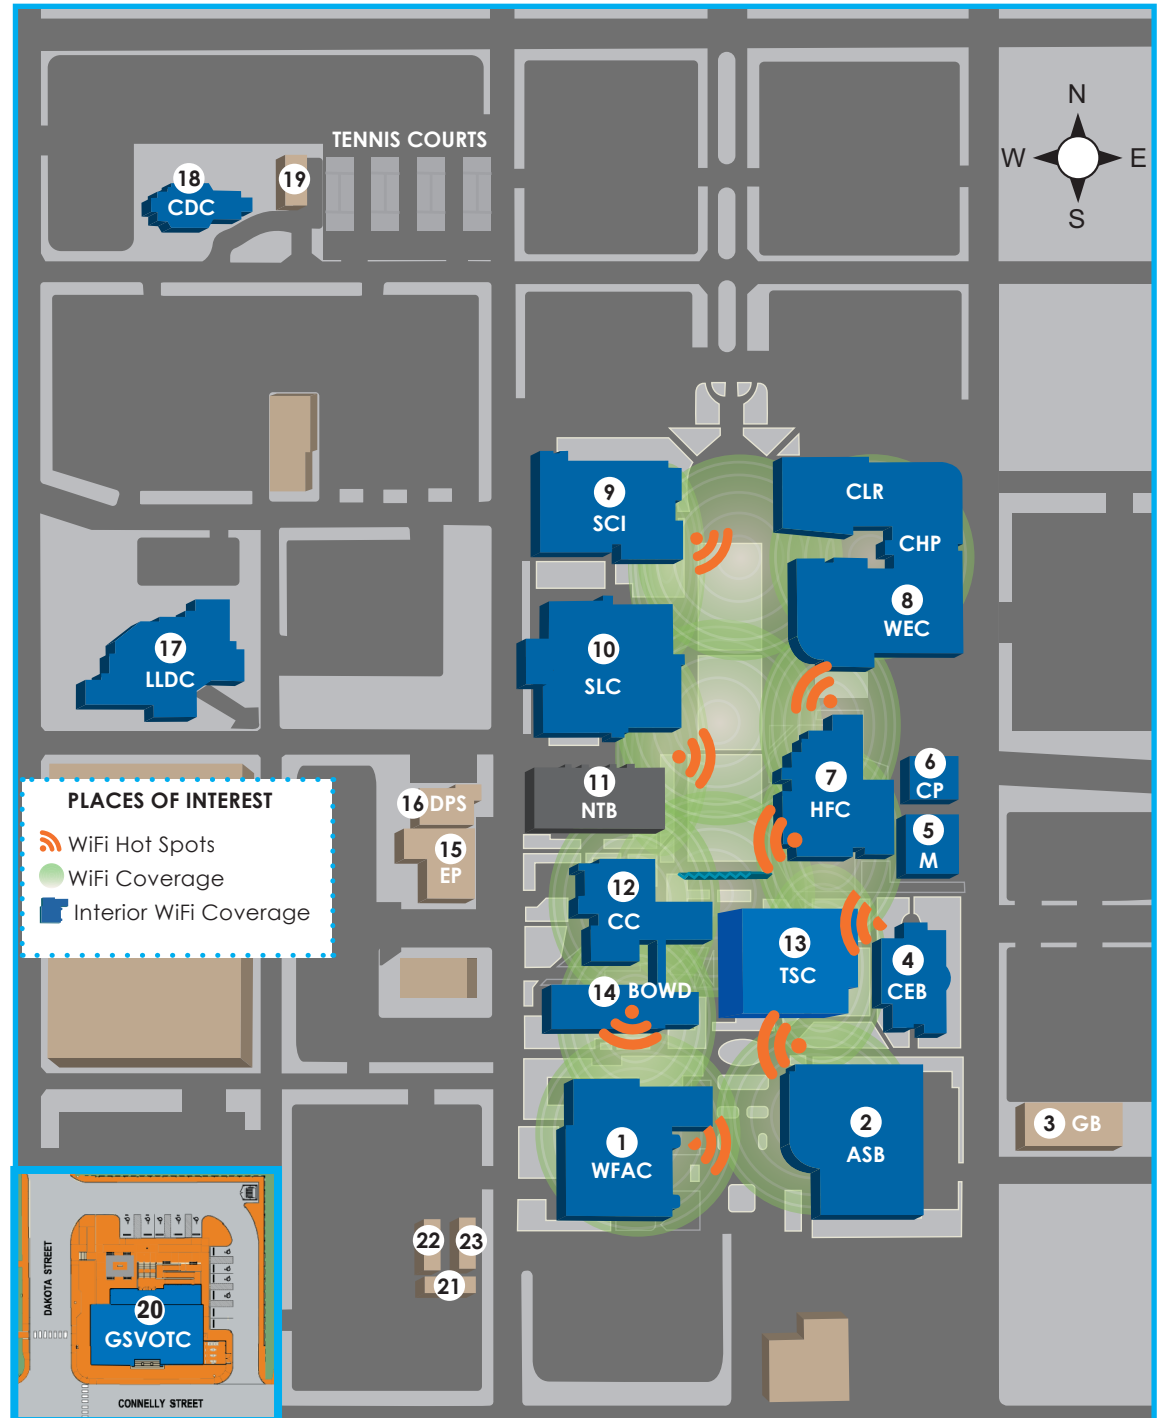

## MLK CAMPUS WiFi MAP

1801 Martin Luther King Drive,  
San Antonio, Texas 78203  
(210) 486-2000

1. Watson Fine Arts Center (WFAC)
2. Applied Science Building (ASB)
3. Grounds Building (GB)
4. Continuing Education (CEB)
5. Maintenance (M)
6. Central Plant (CP)
7. Health and Fitness Center (HFC)
8. Welcome Center (WEC)  
Center for Health Professions (CHP)  
Center for Learning Resources (CLR)
9. William C. Davis Science Building (SCI)
10. Sutton Learning Center (SLC)
11. Norris Technical Building (NTB) - Under Construction
12. Campus Center (CC)
13. Turbon Student Center (TSC)
14. Bowden (BOWD)
15. Electrical Plant (EP)
16. Campus Police (DPS)
17. Learning and Leadership Development Center (LLDC)
18. Child Development Center (CDC)
19. Tennis Courts
20. Good Samaritan Veterans Outreach & Transition Center  
Located at 202 Connelly St.
- 21, 22, 23. Portable Buildings

\*Campus police can issue a temporary parking permit for visitors. For more information call campus police at (210) 485-0099.

Updated by SPC-PR, 4/9/19