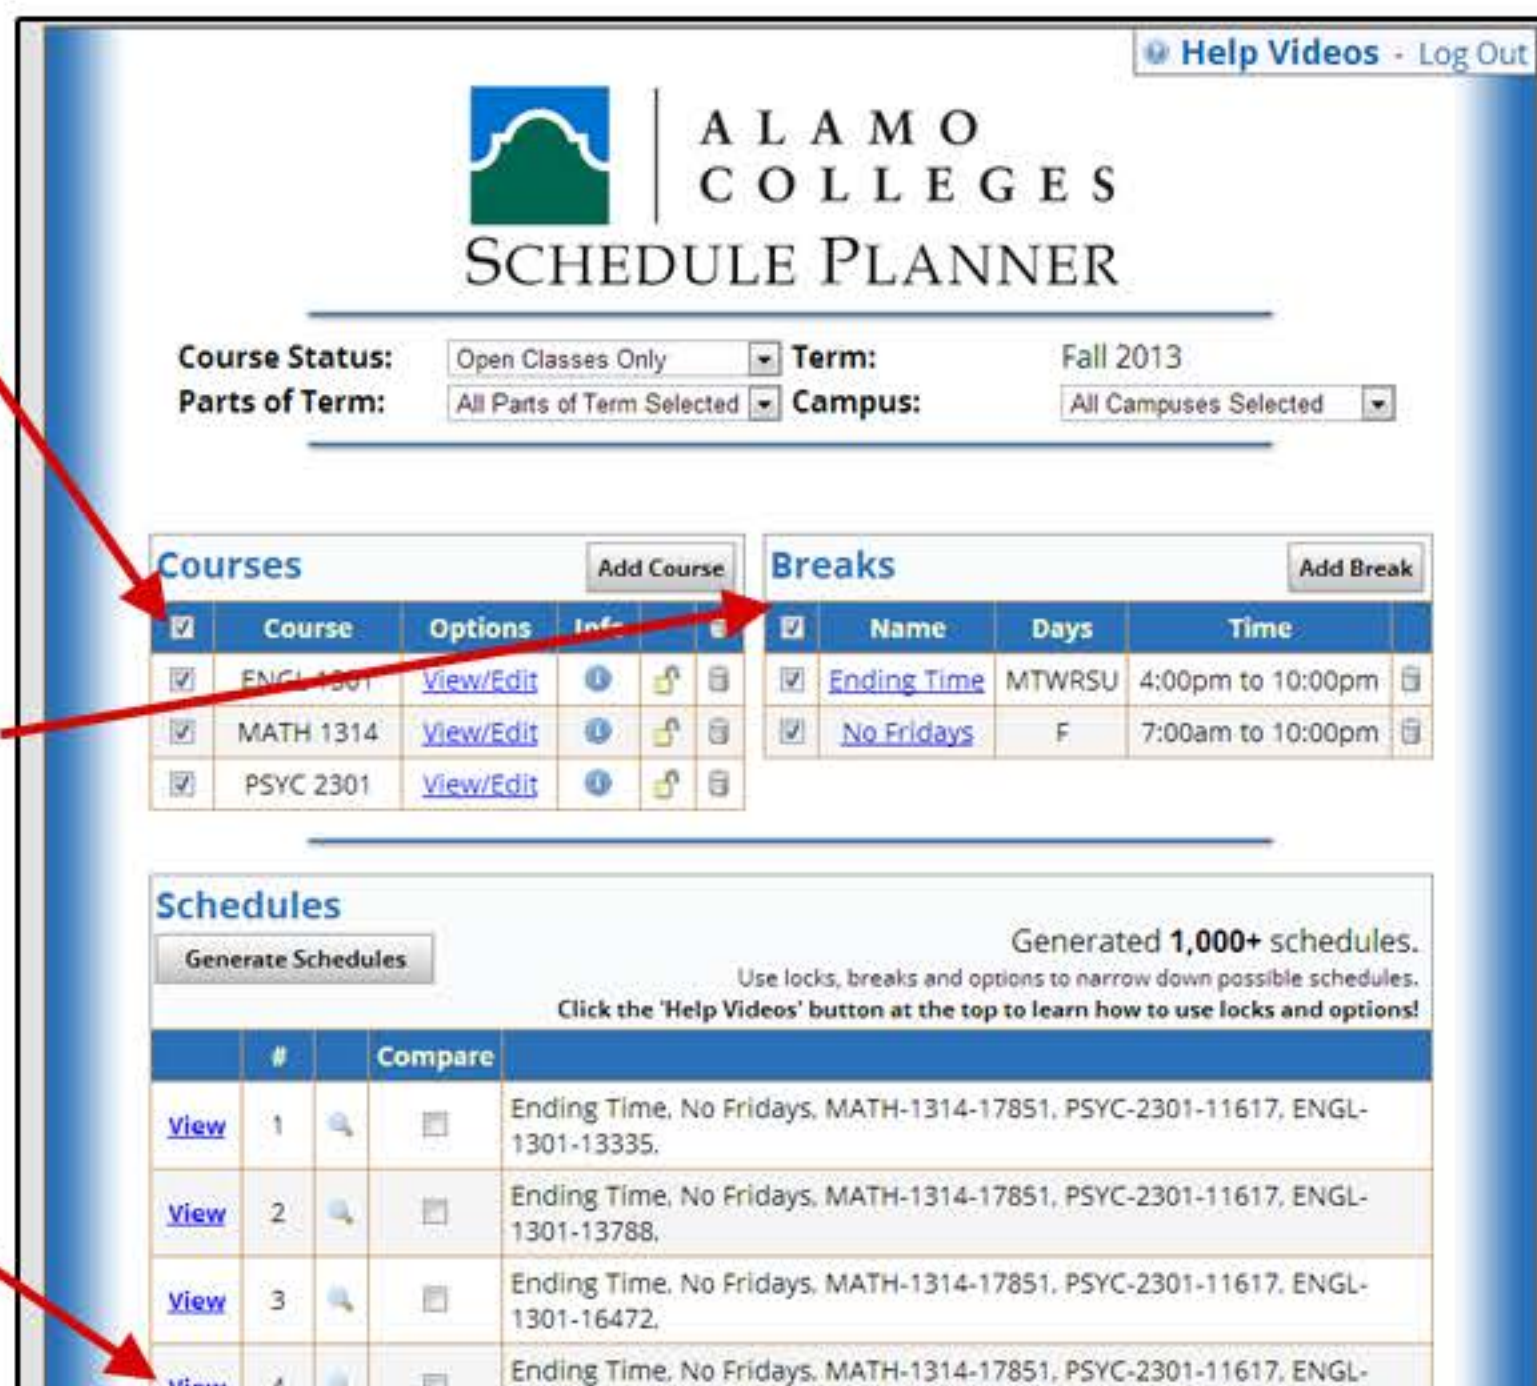

## 1. Visit ACES and Sign In

1. Click on "Web Services" from ACES.

2. Click Student & Financial Aid

3. Click Login to Schedule Planner

## 2. Follow The Directions To Plan Schedules

- 1. Add Courses To Take Next Term
- 2. Add Breaks To Block Off Times for No Class
- 3. Click "View" To View Schedules!

4. When you've found a schedule you like, click the "Registration Instructions" button!