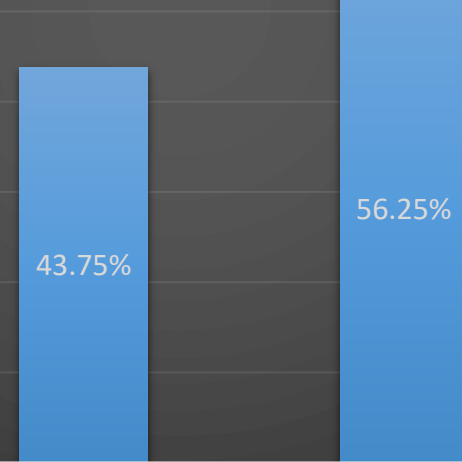

Attrition/Retention

100.00%
90.00%
80.00%
70.00%
60.00%
50.00%
40.00%
30.00%
20.00%
10.00%
0.00%

Attrition Rate (2020)

Retention Rate (2020)