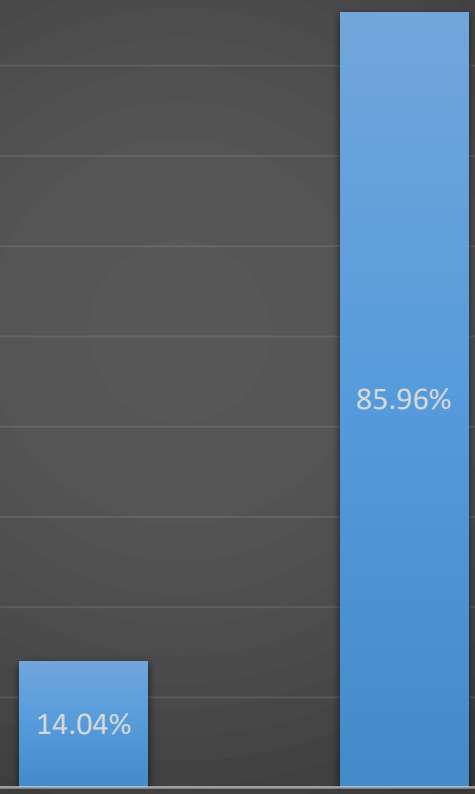

Attrition/Retention

100.00%
90.00%
80.00%
70.00%
60.00%
50.00%
40.00%
30.00%
20.00%
10.00%
0.00%

Attrition Rate (2017-2019)

Retention Rate (2017-2019)