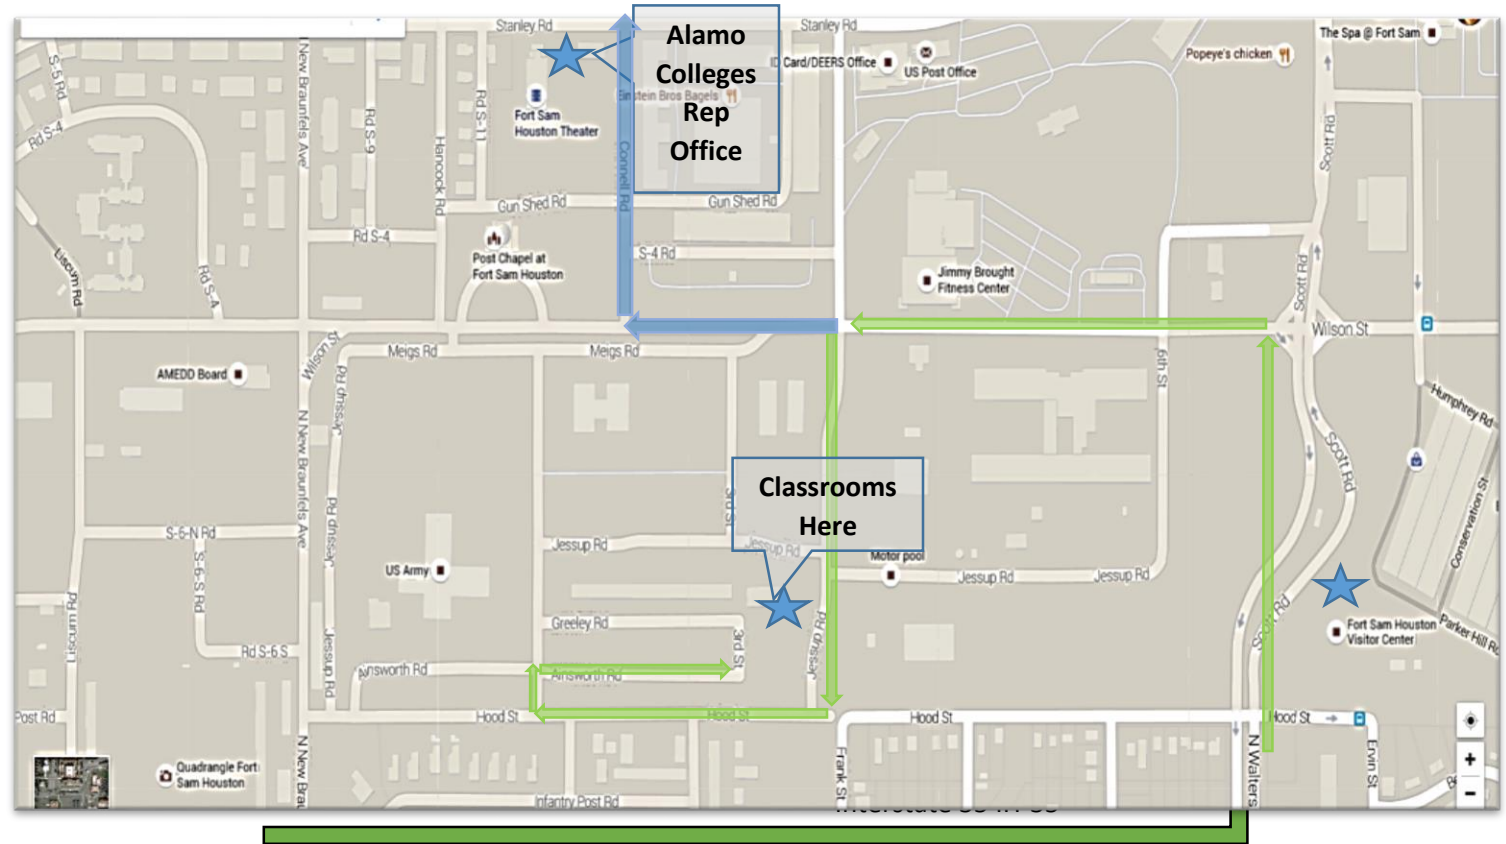

### ★ Alamo Colleges Classrooms

2427 Hood St. Building 4011A  
(Portable Building -white with brown trim)

-Enter Walters St. Gate

-Take a Left on **Wilson**

-Take a Left on **Reynolds**, turns into **Jessup Rd**

-Take Right on **Hood St.**

-Turn Right into **parking lot**

Parking is available at the furthest end near the portable

building

All Students and Faculty must enter through the Walters St. Gate Entrance

Have your valid photo ID and Student Schedule/Faculty roster with you to provide to the visitor's center.