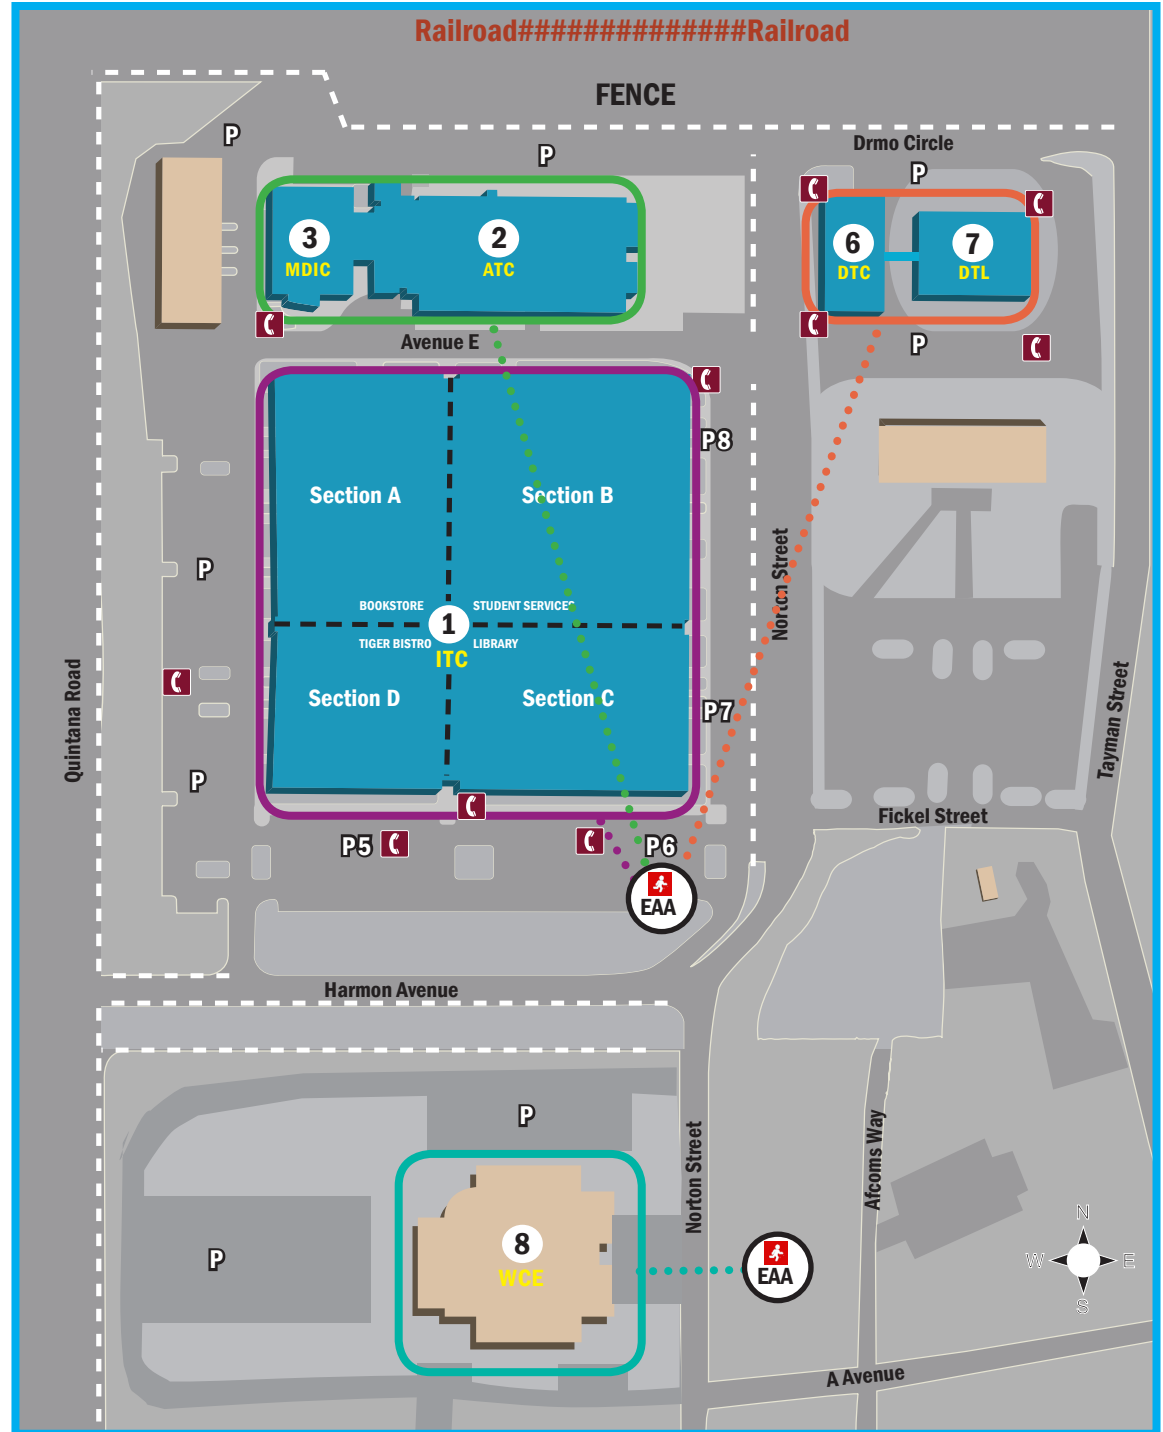

## SWC EMERGENCY EVACUATION MAP

800 Quintana Road  
San Antonio, Texas 78211  
(210) 486-7000

- Building 1** – Industrial Technology Center (ITC)
- Building 2** – Aircraft Technology Center (ATC)
- Building 3** – Multi-Disciplinary Instructional Center (MDIC)
- Building 6** – Diesel Technology Center (DTC)
- Building 7** – Diesel Technology Lab (DTL)
- Building 8** – Workforce Center for Excellence (WCE)

### PLACES OF INTEREST

-  EMERGENCY PHONE
-  EMERGENCY ASSEMBLY AREA
-  PARKING LOT
-  Quadrant 1 - Building 2, 4, 5, 6, 7
-  Quadrant 2 - Building 8
-  Quadrant 3 - Building 9, 10, 11
-  Quadrant 4 - Building 1, 12, 13, 14