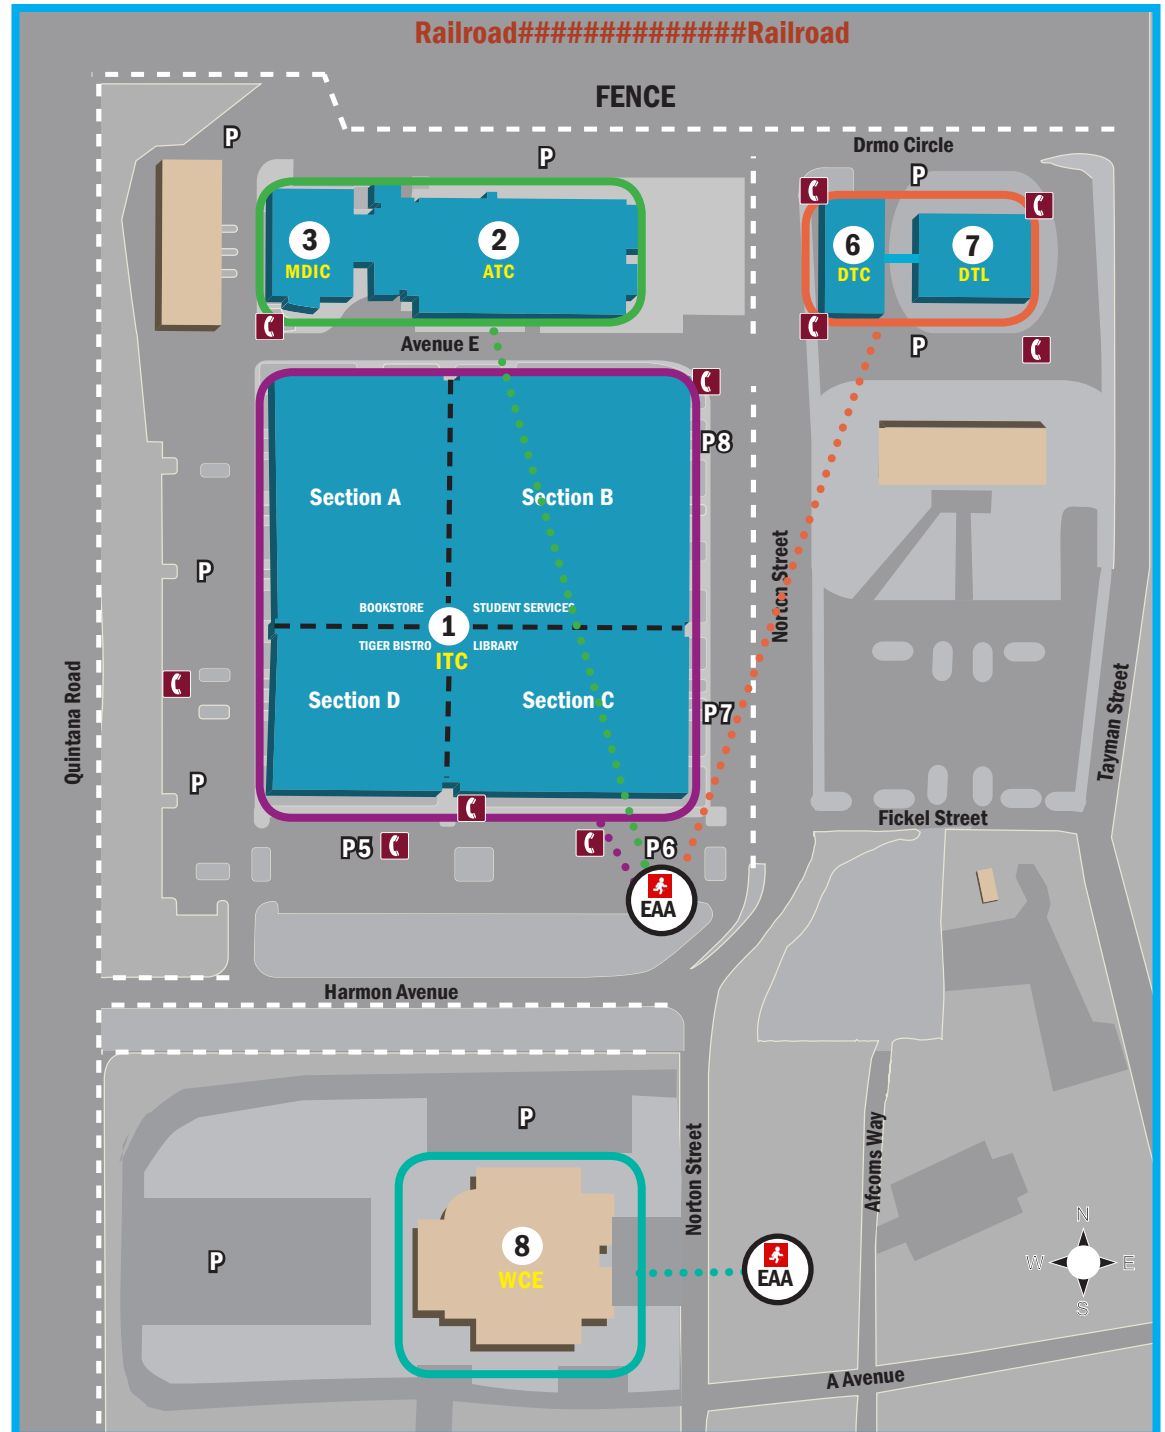

ALAMO
COLLEGES
DISTRICT

St. Philip's College

SWC EMERGENCY EVACUATION MAP

800 Quintana Road
San Antonio, Texas 78211
(210) 486-7000

- Building 1** – Industrial Technology Center (ITC)
- Building 2** – Aircraft Technology Center (ATC)
- Building 3** – Multi-Disciplinary Instructional Center (MDIC)
- Building 6** – Diesel Technology Center (DTC)
- Building 7** – Diesel Technology Lab (DTL)
- Building 8** – Workforce Center for Excellence (WCE)

PLACES OF INTEREST

- EMERGENCY PHONE
- EMERGENCY ASSEMBLY AREA
- PARKING LOT
- Quadrant 1 - Building 2, 4, 5, 6, 7
- Quadrant 2 - Building 8
- Quadrant 3 - Building 9, 10, 11
- Quadrant 4 - Building 1, 12, 13, 14

*Campus police can issue a temporary parking permit for visitors. For more information call campus police at (210) 485-0099 .